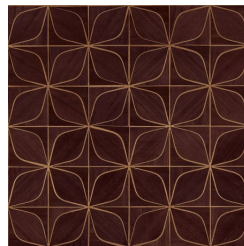

CLOVE

Wallcoverings » Decorative Wallcoverings

Colour & Finish Options

HJ6431