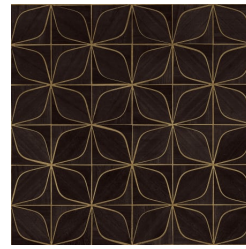

CLOVE

Wallcoverings » Decorative Wallcoverings

Colour & Finish Options

HJ6424

HJ6425

HJ6426

HJ6427

HJ6428