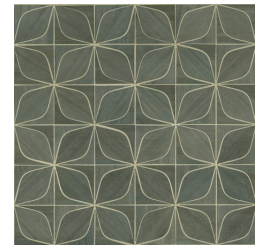

CLOVE

Wallcoverings » Decorative Wallcoverings

Colour & Finish Options

HJ6424

HJ6425

HJ6426

HJ6427

HJ6428