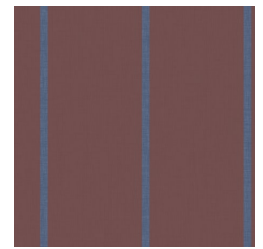

Let Malta Mini Stripe bring subtle sophistication to your interiors. Featuring refined, narrow vertical lines on the soft, organic texture of Malta Linen, Malta Mini Stripe blends rhythm and structure with a light, timeless quality. Crafted with an osnaburg backing and anti-microbial protection, Malta Mini Stripe is available in multiple colourways that coordinate seamlessly with the Malta Linen palette, making Malta Mini Stripe perfect for both layered designs and understated standalone statements.

MALTA MINI STRIPE

Wallcoverings » Commercial Wallcoverings

Colour & Finish Options

Colourway Card

BB-MM-01 - FRESH PEARL

BB-MM-02 - RED HUE

BB-MM-03 - BEACH

BB-MM-04 - MEDITERRANEAN