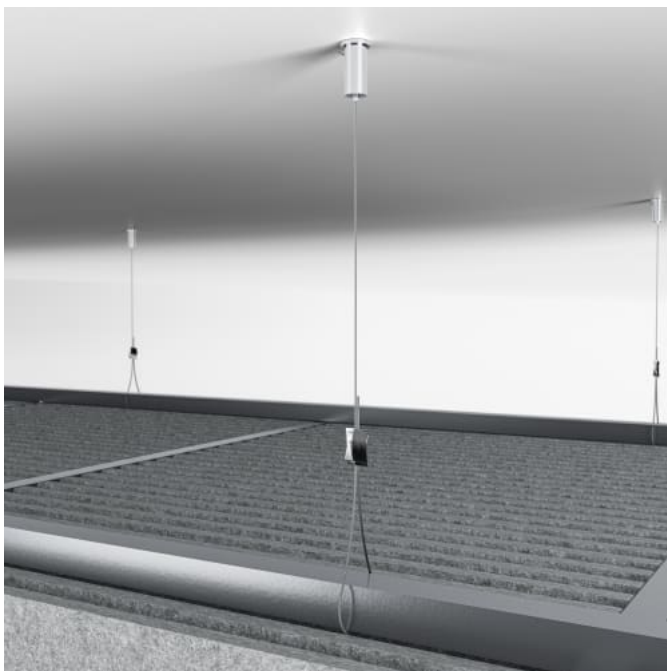

Baffle Systems HD Suspension Detail