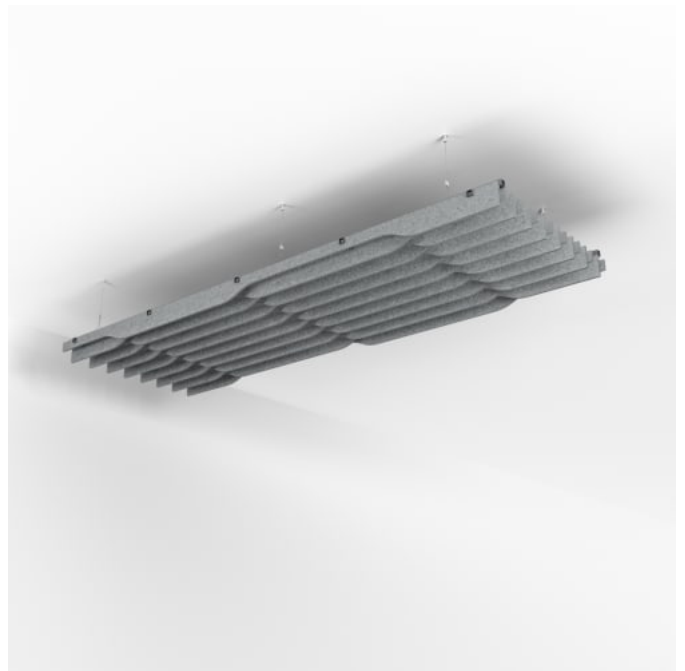

Baffle Systems HD Yin Yang Lite Suspension Detail