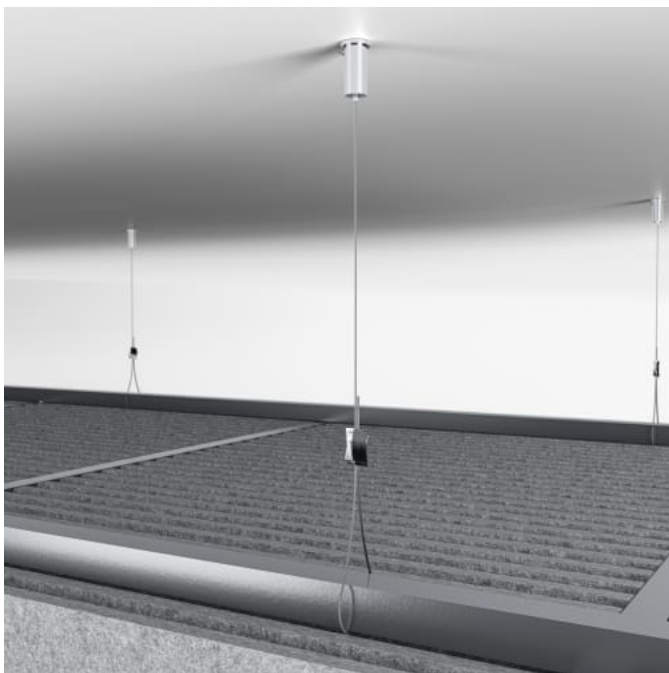

Baffle Systems HD Suspension Detail