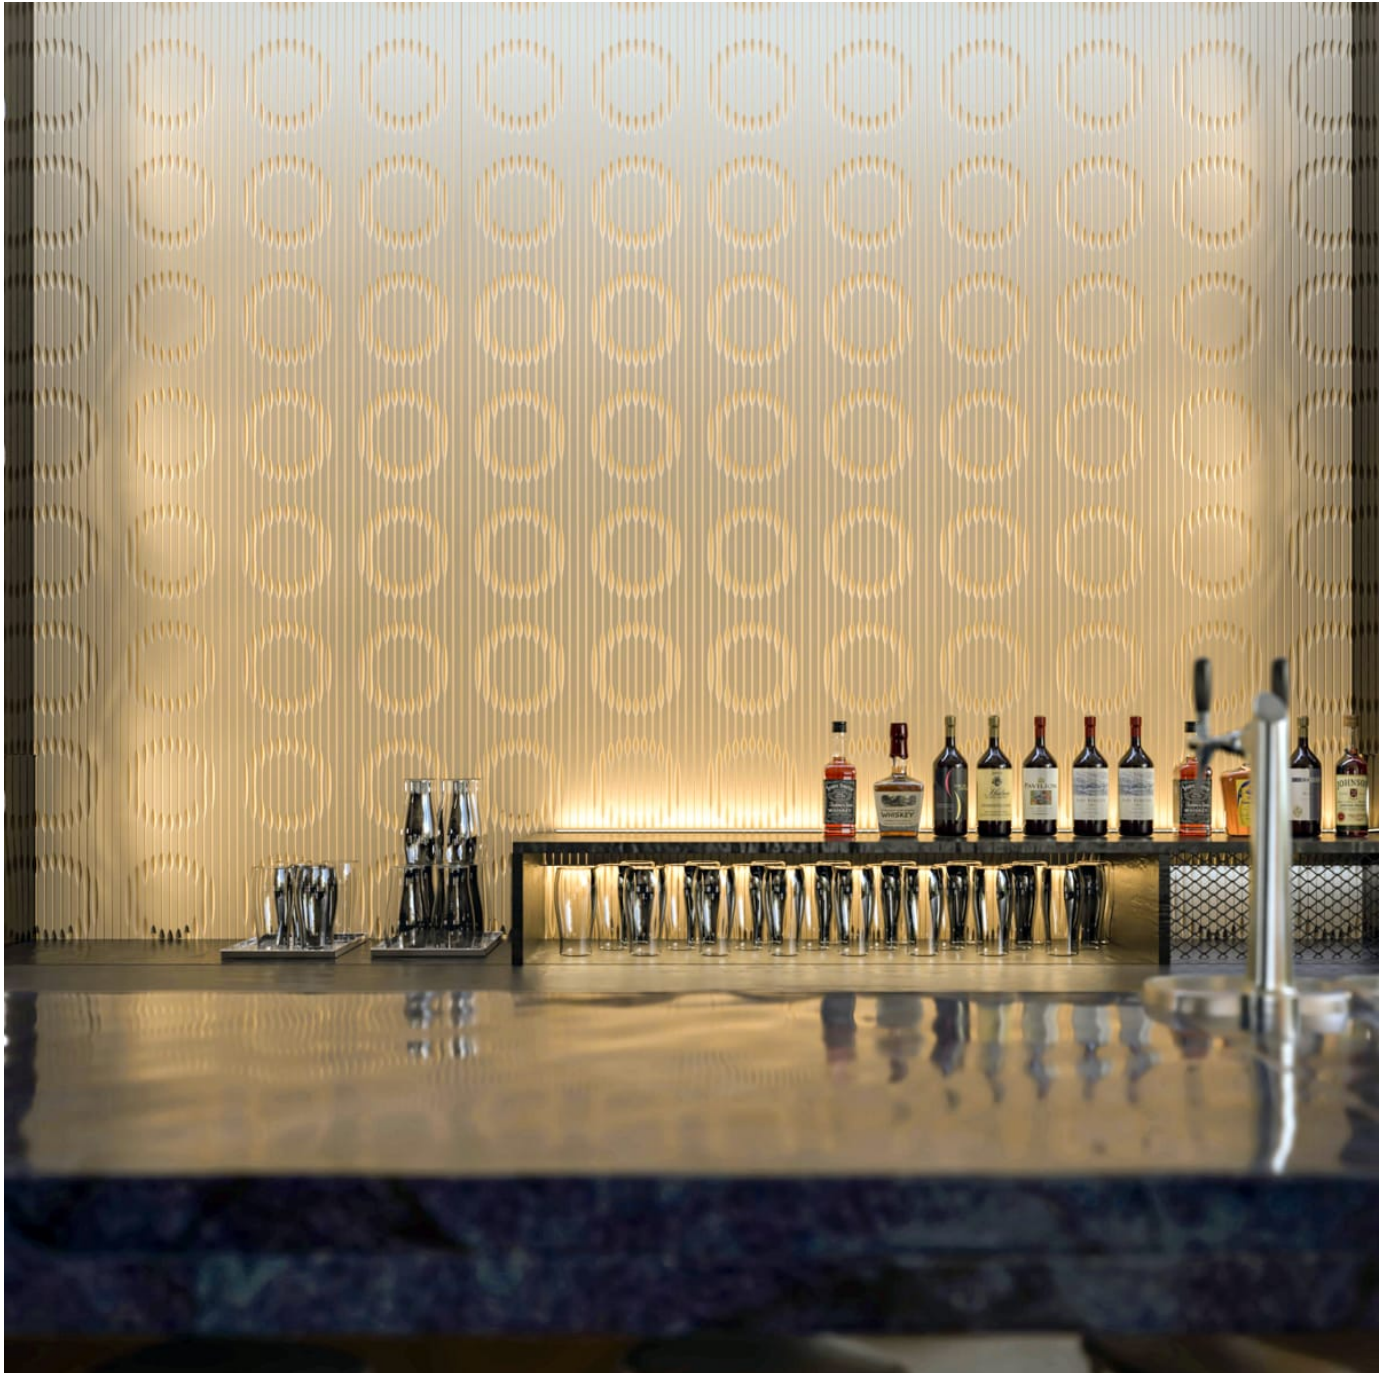

ETCH PANEL TORUS

Acoustics » Acoustic Panels

Brand: **Zintra**

Collections: **Etch Panel**

Applications: **Walls, Ceilings**

1300 306 399

info@baresque.com.au

baresque.com.au

1 of 12