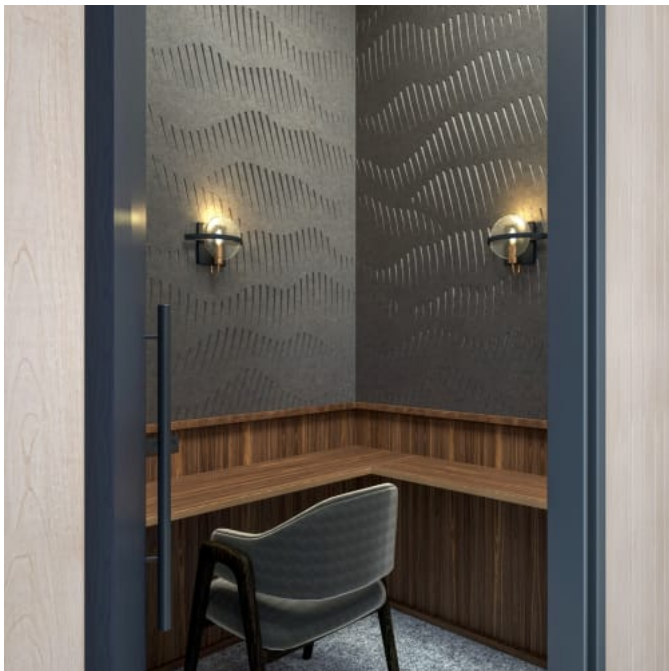

Etch Panel Topo