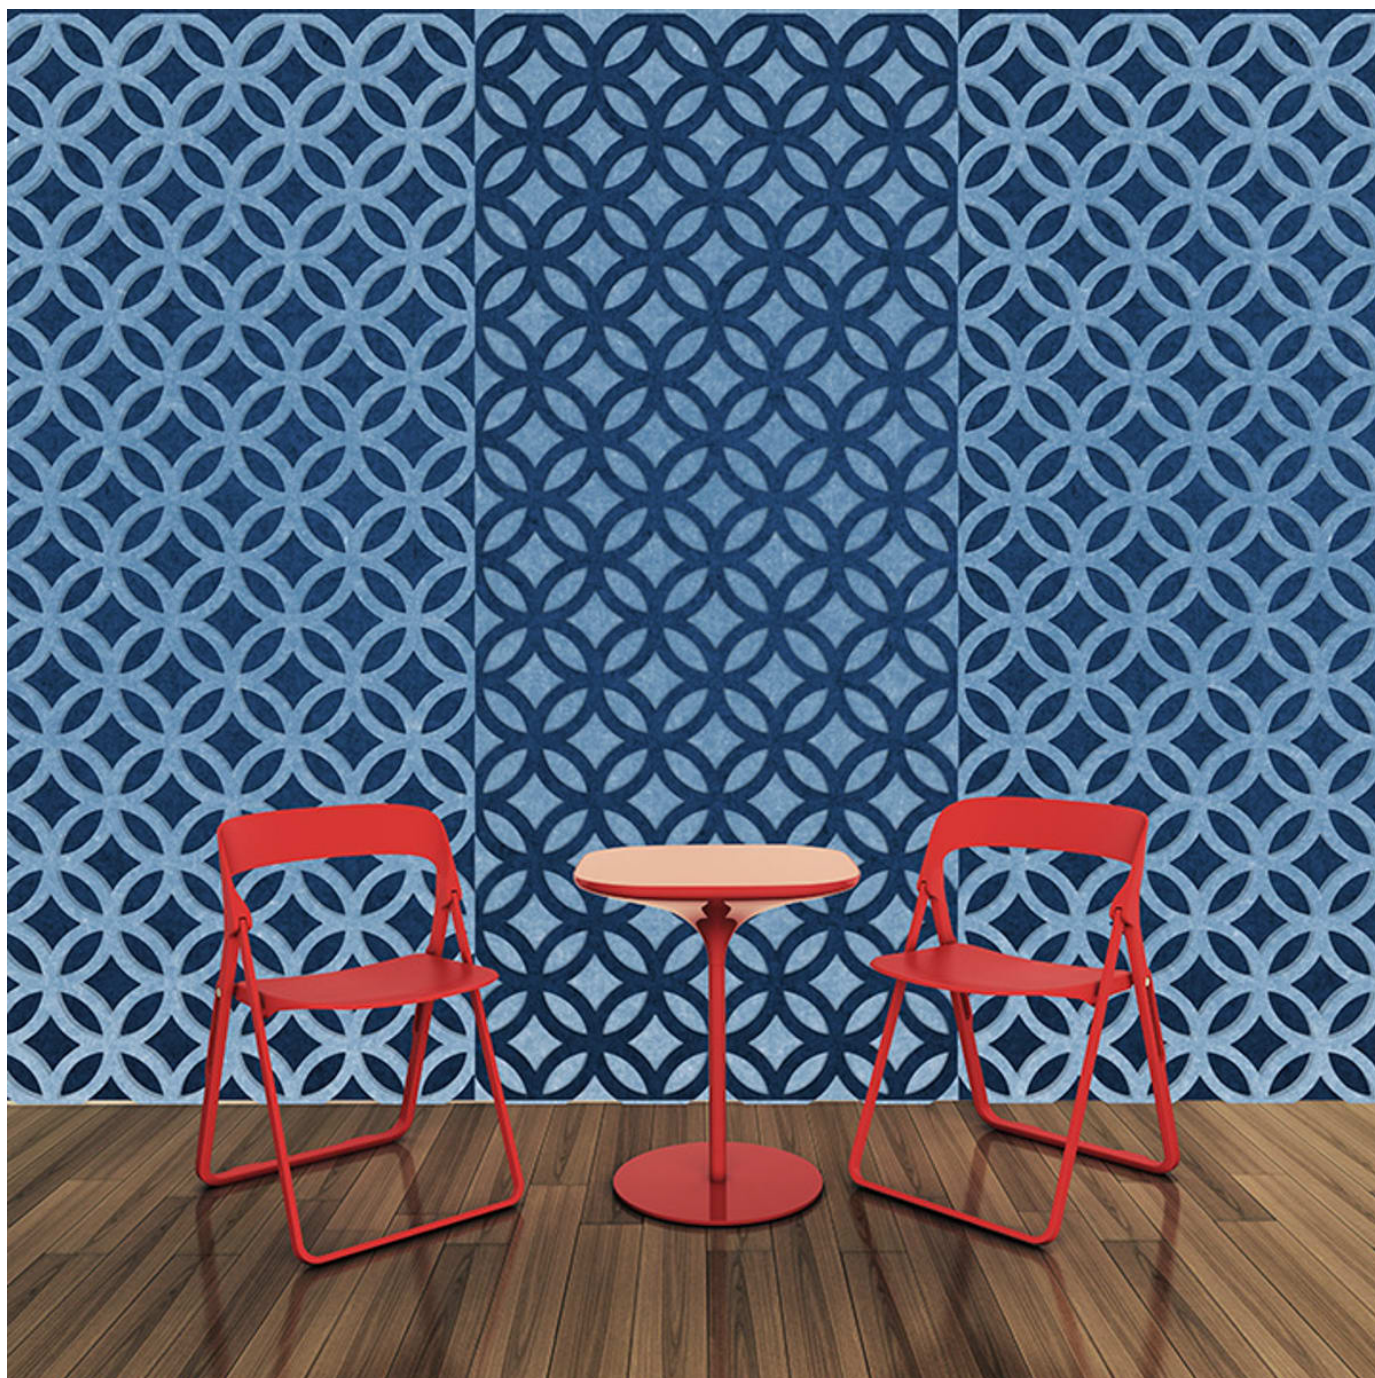

PATTERN PANEL VEDIC

Acoustics » Acoustic Panels

Brand: **Zintra**

Collections: **Pattern Panel**

Applications: **Ceilings, Walls**

1300 306 399

info@baresque.com.au

baresque.com.au

1 of 7