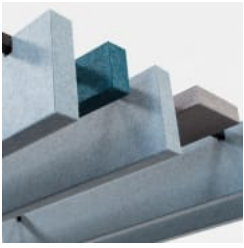

BOX BAFFLES RANDOM

Acoustics » Acoustic Baffles

Box Baffles Random
Detail

BOX BAFFLES RANDOM

Acoustics » Acoustic Baffles

Suspended box-shaped baffles are an innovative replacement to a mineral fibre lay system. Box Baffles Random are easy to assemble and install.

Description

Zintra Baffles are prefabricated, ceiling mounted systems that showcase Zintra's flexible characteristics. Zintra Acoustic Baffles are an innovative replacement to a mineral fibre lay system. Easy to assemble, easy to install and available in a large array of designs, baffles are ideally suited to large noisy spaces in educational institutions, shopping centres, restaurants, and airports.

Suspended box-shaped baffles hung in perfectly spaced rows create these high performing baffles. The box shape feature not only looks more substantial, but also increases the NRC rating by capturing sound within. Select the same shaped baffles or mix them up for added dimension.