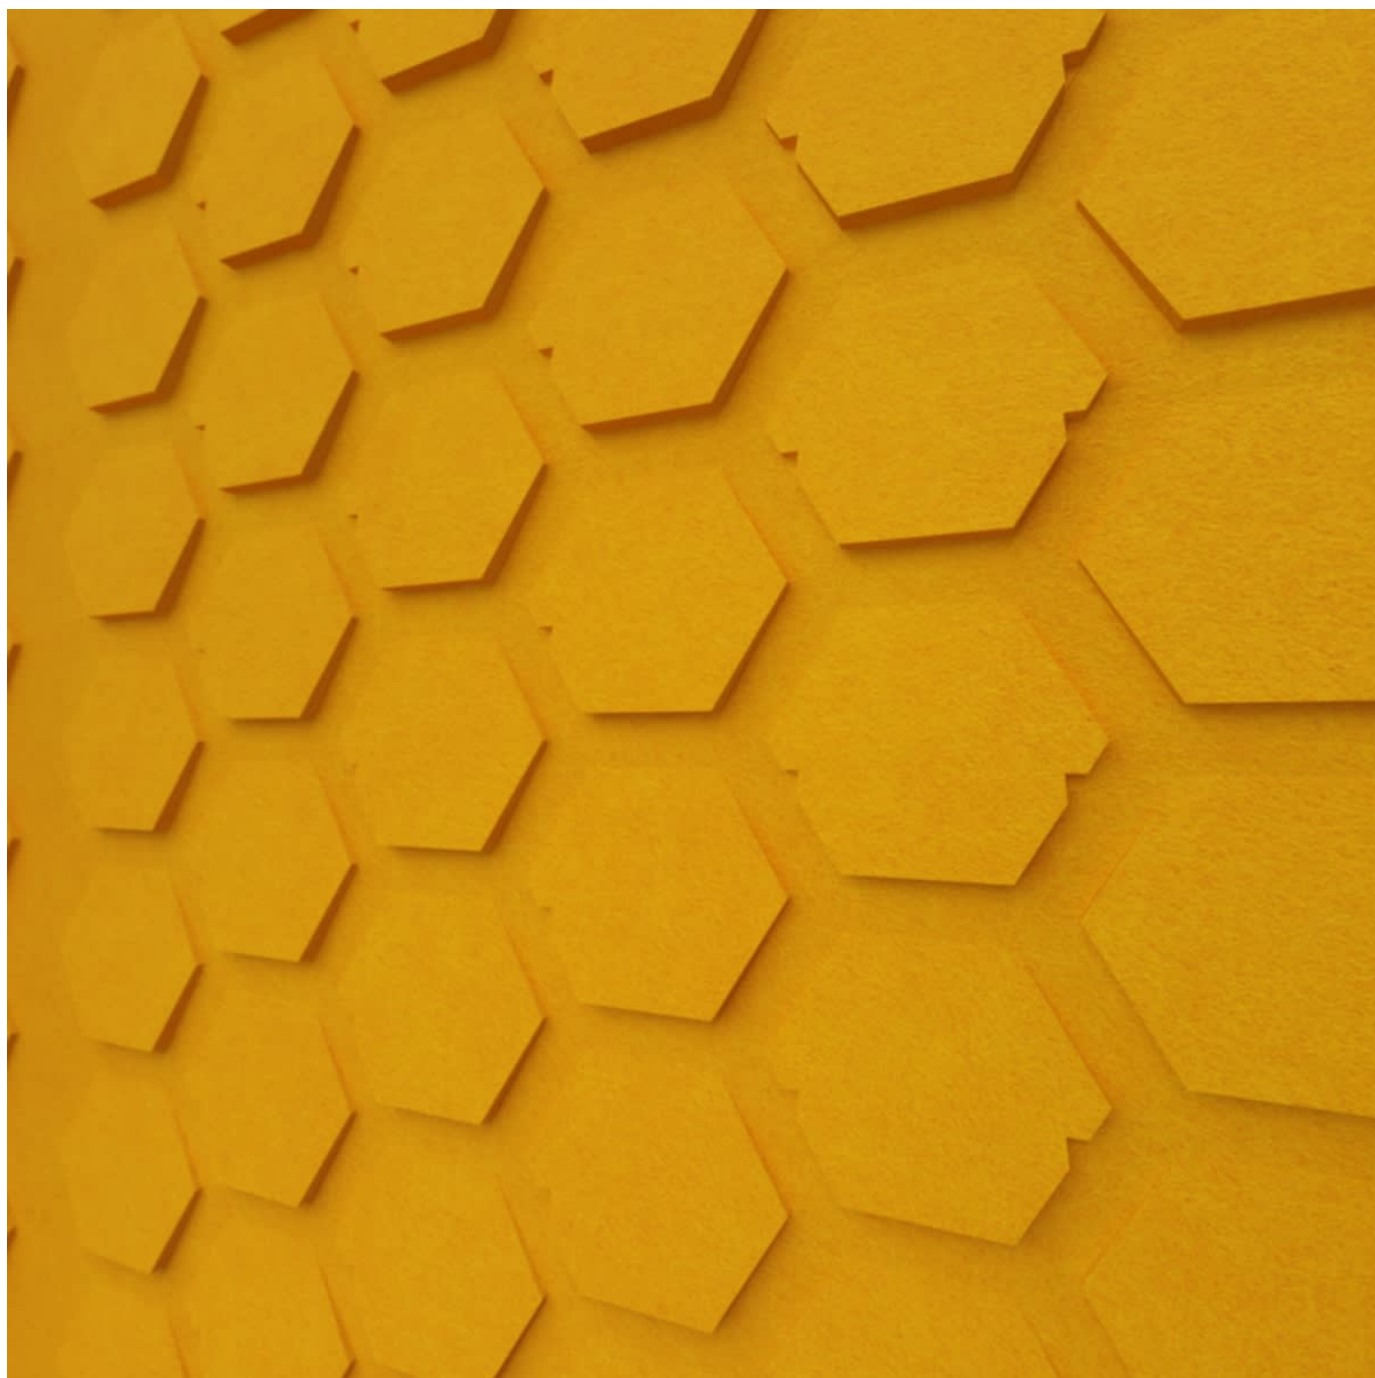

# TEXTURE PANEL HEXAGONE

Acoustics » Acoustic Panels

---

Brand: **Zintra**

Collections: **Texture Panel**

Applications: **Ceilings, Walls**

# TEXTURE PANEL HEXAGONE

Acoustics » Acoustic Panels

Innovative 3-dimensional Zintra Texture Panel designs, from sleek lines to captivating patterns. Hexagone adds depth and style while enhancing acoustics. Ideal for modern or classic settings in bustling public spaces.

## Description

Zintra Textures offers subtle and engaging 3-dimensional panel designs. Each design incorporates aspects that reduce echoes by changing the angle of sound reflecting off the surface. It makes them ideal for noisy public spaces that need a little flair.