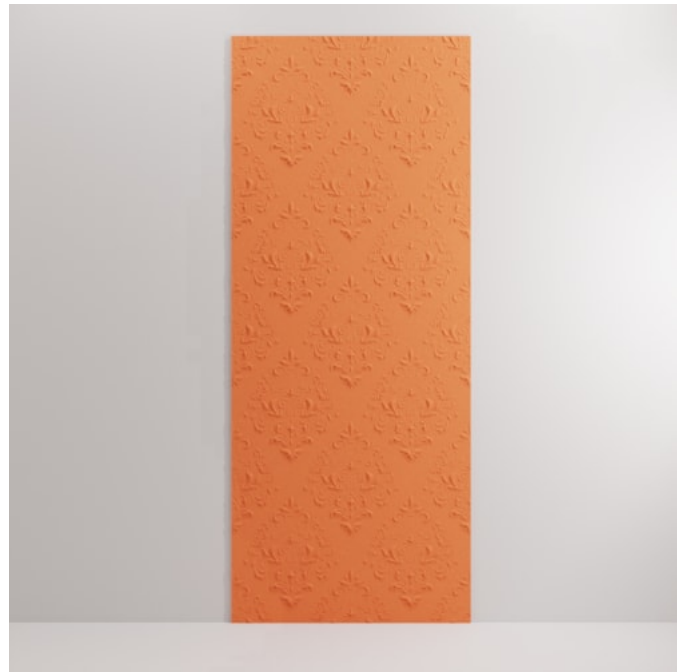

EMBOSS PANEL DAMASK

Acoustics » Acoustic Panels

Brand: **Zintra**

Collections: **Emboss Panel**

Applications: **Walls**

EMBOSS PANEL DAMASK

Acoustics » Acoustic Panels

Emboss Panel Damask Detail Olive

Emboss Panel Damask Detail

Emboss Panel Damask Detail Chambray

Emboss Panel Damask Detail Orchre

EMBOSS PANEL DAMASK

Acoustics » Acoustic Panels

Emboss Panel Damask Detail Midnight

Emboss Panel Damask Detail Mandarin

Emboss Panel Damask Detail Greige

EMBOSS PANEL DAMASK

Acoustics » Acoustic Panels

Emboss Panel Damask Detail Grass

Emboss Panel Damask Detail Frost

Emboss Panel Damask Detail Eucalyptus

Emboss Panel Damask Detail Fossil