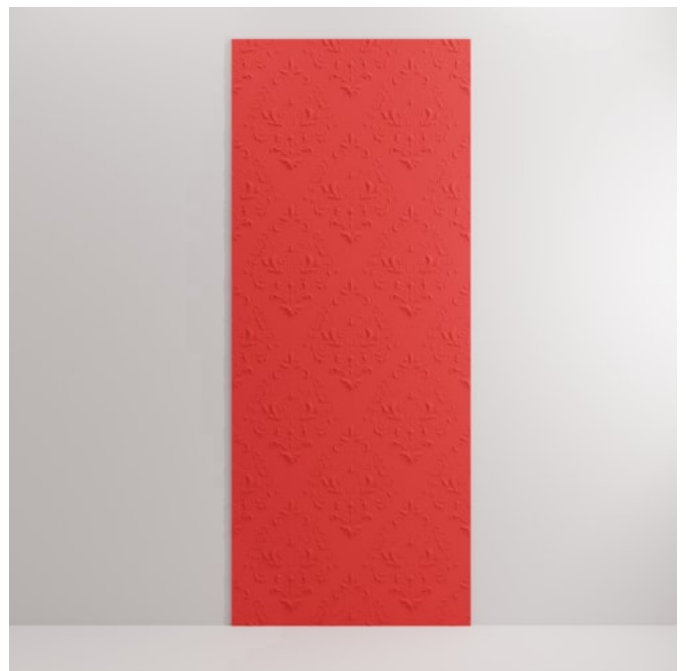

Emboss Panel Damask Detail Orchre