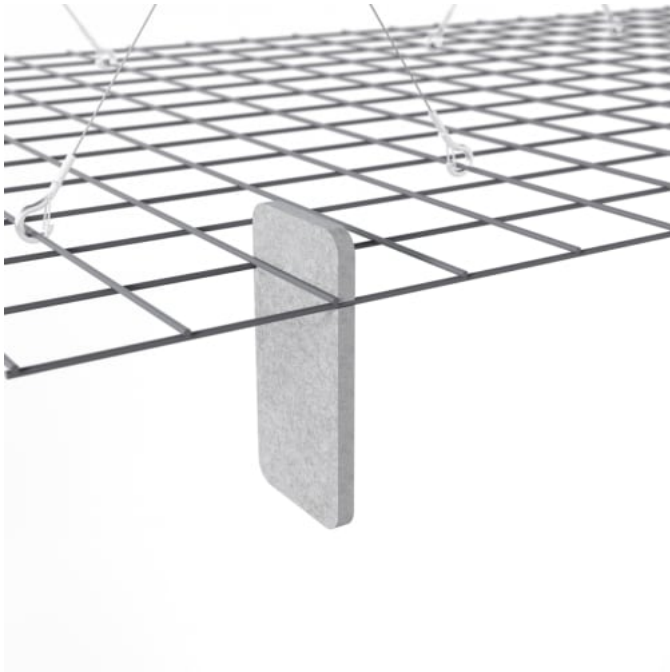

# MESH BAFFLES RANDOM

Acoustics » Acoustic Baffles

Mesh Baffle Quill Insert

Mesh Baffles Detail Install

Mesh Baffle Hanger

Mesh Baffle Y-Hanger

# MESH BAFFLES RANDOM

Acoustics » Acoustic Baffles

---

Mesh Baffle Ceiling Anchor

Mesh Baffles Random Perspective

Made from Zintra, the interchangeable, acoustically tuned 8" (209mm) quills hang from the mesh. Their lightweight materials, clever mounting system and simple mesh connectors make them easy to cut, effortless to hang and simple to configure. Wrap effortlessly around columns, with the ability to be customized on-site for hassle-free installation.