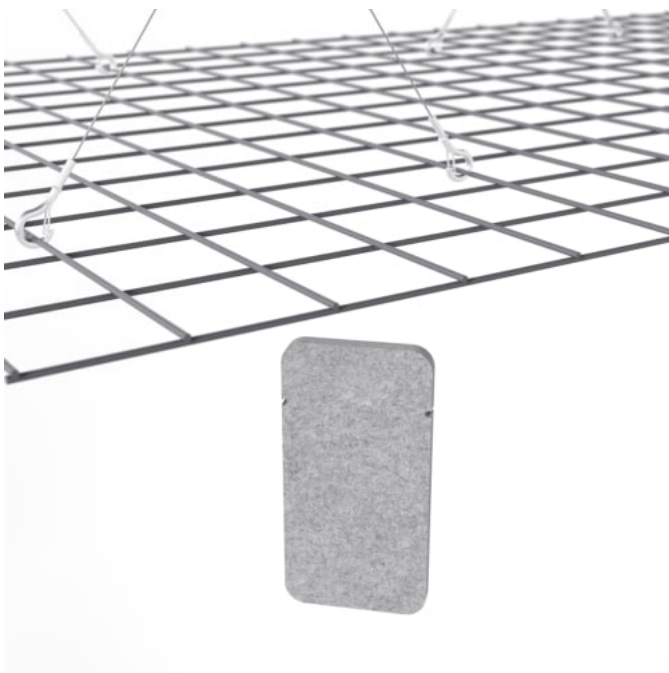

# MESH BAFFLES RANDOM

Acoustics » Acoustic Baffles

Mesh Baffles Random Brick and Midnight

Mesh Baffle Random Configuration

Mesh Mesh Baffle Detail Quill

Mesh Baffle Detail Quill

# MESH BAFFLES RANDOM

Acoustics » Acoustic Baffles

Mesh Baffle Quill Insert

Mesh Baffles Detail Install

Mesh Baffle Hanger

Mesh Baffle Y-Hanger

# MESH BAFFLES RANDOM

Acoustics » Acoustic Baffles

---

Mesh Baffle Ceiling Anchor

Mesh Baffles Random Perspective

Made from Zintra, the interchangeable, acoustically tuned 8" (209mm) quills hang from the mesh. Their lightweight materials, clever mounting system and simple mesh connectors make them easy to cut, effortless to hang and simple to configure. Wrap effortlessly around columns, with the ability to be customized on-site for hassle-free installation.