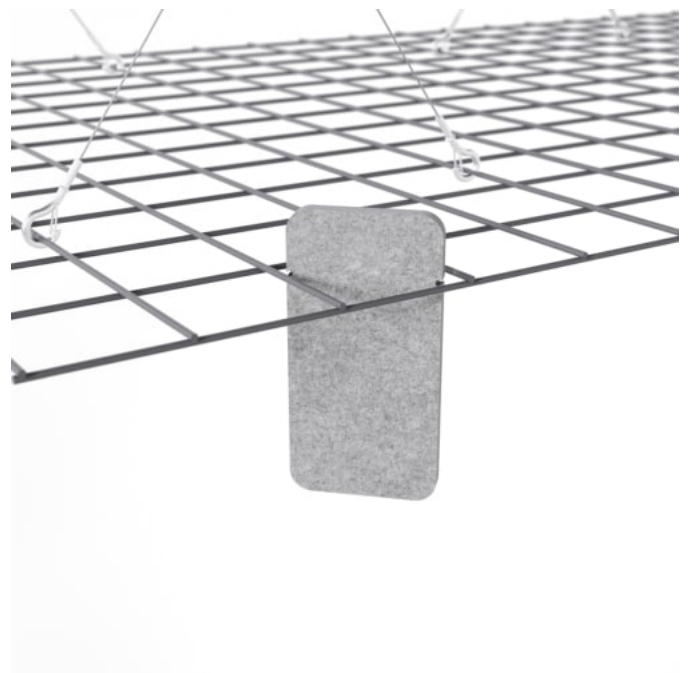

Mesh Baffle Random Configuration

Mesh Baffle Detail Quill