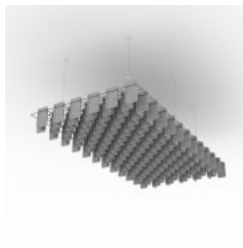

MESH BAFFLES HERRINGBONE

Acoustics » Acoustic Baffles

Mesh Baffles
Herringbone
Hospitality

Mesh Baffles
Herringbone
Detail

Mesh Baffles
Herringbone
Bottom
View

Mesh Baffle
Herringbone
Configuration

Mesh Baffle
Detail

Mesh Baffle
Detail
Quill

Mesh Baffle
Quill
Insert

Mesh Baffles
Detail
Install

Mesh Baffle
Hanger

Mesh Baffle
Y-Hanger

Mesh Baffle
Ceiling
Anchor

Mesh Baffles
Herringbone
Perspective

MESH BAFFLES HERRINGBONE

Using a unique interconnecting system Zintra Mesh Baffles seamlessly combine style and functionality, providing scalability and cost-effectiveness for wall-to-wall solutions or dynamic focal points.

Made from Zintra, the interchangeable, acoustically tuned 8" (209mm) quills hang from the mesh. Their lightweight materials, clever mounting system and simple mesh connectors make them easy to cut, effortless to hang and simple to configure. Wrap effortlessly around columns, with the ability to be customized on-site for hassle-free installation.