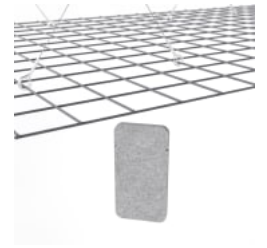

MESH BAFFLES HERRINGBONE

Acoustics » Acoustic Baffles

Mesh Baffles
Herringbone
Hospitality

Mesh Baffles
Herringbone
Detail

Mesh Baffles
Herringbone
Bottom
View

Mesh Baffle
Herringbone
Configuration

Mesh Baffle
Detail

Mesh Baffle
Detail
Quill

Mesh Baffle
Quill
Insert

Mesh Baffles
Detail
Install

Mesh Baffle
Hanger

Mesh Baffle
Y-Hanger

Mesh Baffle
Ceiling
Anchor

Mesh Baffles
Herringbone
Perspective

MESH BAFFLES HERRINGBONE

Using a unique interconnecting system Zintra Mesh Baffles seamlessly combine style and functionality, providing scalability and cost-effectiveness for wall-to-wall solutions or dynamic focal points.

Made from Zintra, the interchangeable, acoustically tuned 8" (209mm) quills hang from the mesh. Their lightweight materials, clever mounting system and simple mesh connectors make them easy to cut, effortless to hang and simple to configure. Wrap effortlessly around columns, with the ability to be customized on-site for hassle-free installation.