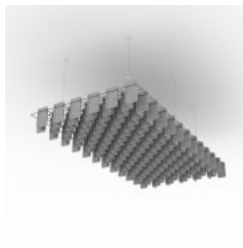

MESH BAFFLES HERRINGBONE

Acoustics » Acoustic Baffles

Mesh Baffles
Herringbone
Hospitality

Mesh Baffles
Herringbone
Detail

Mesh Baffles
Herringbone
Bottom
View

Mesh Baffle
Herringbone
Configuration

Mesh Baffle
Detail

Mesh Baffle
Detail
Quill

Mesh Baffle
Quill
Insert

Mesh Baffles
Detail
Install

Mesh Baffle
Hanger

Mesh Baffle
Y-Hanger

Mesh Baffle
Ceiling
Anchor

Mesh Baffles
Herringbone
Perspective

MESH BAFFLES HERRINGBONE

Using a unique interconnecting system Zintra Mesh Baffles seamlessly combine style and functionality, providing scalability and cost-effectiveness for wall-to-wall solutions or dynamic focal points.

Made from Zintra, the interchangeable, acoustically tuned 8" (209mm) quills hang from the mesh. Their lightweight materials, clever mounting system and simple mesh connectors make them easy to cut, effortless to hang and simple to configure. Wrap effortlessly around columns, with the ability to be customized on-site for hassle-free installation.

The Mesh Baffles hang from the ceiling using Y-Hook Cables, which efficiently distribute weight across the interconnected mesh, and minimise ceiling anchor points. These tactile marvels offer multi-directional coverage, enveloping sound from all angles and achieving an NRC values up to 1.0.