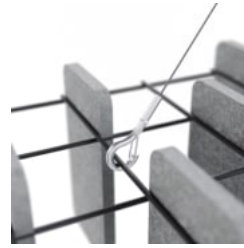

MESH BAFFLES HERRINGBONE

Acoustics » Acoustic Baffles

Mesh Baffles
Herringbone
Hospitality

Mesh Baffles
Herringbone
Detail

Mesh Baffles
Herringbone
Bottom
View

Mesh Baffle
Herringbone
Configuration

Mesh Baffle
Detail

Mesh Baffle
Detail
Quill

Mesh Baffle
Quill
Insert

Mesh Baffles
Detail
Install

Mesh Baffle
Hanger

Mesh Baffle
Y-Hanger

Mesh Baffle
Ceiling
Anchor

Mesh Baffles
Herringbone
Perspective

MESH BAFFLES HERRINGBONE

Using a unique interconnecting system Zintra Mesh Baffles seamlessly combine style and functionality, providing scalability and cost-effectiveness for wall-to-wall solutions or dynamic focal points.

Made from Zintra, the interchangeable, acoustically tuned 8" (209mm) quills hang from the mesh. Their lightweight materials, clever mounting system and simple mesh connectors make them easy to cut, effortless to hang and simple to configure. Wrap effortlessly around columns, with the ability to be customized on-site for hassle-free installation.

The Mesh Baffles hang from the ceiling using Y-Hook Cables, which efficiently distribute weight across the interconnected mesh, and minimise ceiling anchor points. These tactile marvels offer multi-directional coverage, enveloping sound from all angles and achieving an NRC values up to 1.0.