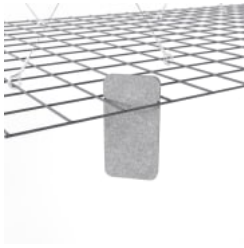

MESH BAFFLES HERRINGBONE

Acoustics » Acoustic Baffles

Mesh Baffles
Herringbone
Hospitality

Mesh Baffles
Herringbone
Detail

Mesh Baffles
Herringbone
Bottom
View

Mesh Baffle
Herringbone
Configuration

Mesh Baffle
Detail

Mesh Baffle
Detail
Quill

Mesh Baffle
Quill
Insert

Mesh Baffles
Detail
Install

Mesh Baffle
Hanger

Mesh Baffle
Y-Hanger

Mesh Baffle
Ceiling
Anchor

Mesh Baffles
Herringbone
Perspective

MESH BAFFLES HERRINGBONE

Using a unique interconnecting system Zintra Mesh Baffles seamlessly combine style and functionality, providing scalability and cost-effectiveness for wall-to-wall solutions or dynamic focal points.

Made from Zintra, the interchangeable, acoustically tuned 8" (209mm) quills hang from the mesh. Their lightweight materials, clever mounting system and simple mesh connectors make them easy to cut, effortless to hang and simple to configure. Wrap effortlessly around columns, with the ability to be customized on-site for hassle-free installation.