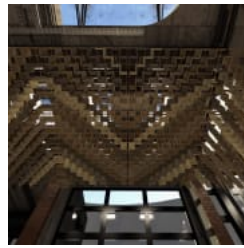

MESH BAFFLES HERRINGBONE

Acoustics » Acoustic Baffles

Mesh Baffles
Herringbone
Hospitality

Mesh Baffles
Herringbone
Detail

Mesh Baffles
Herringbone
Bottom
View

Mesh Baffle
Herringbone
Configuration

Mesh Baffle
Detail

Mesh Baffle
Detail
Quill

Mesh Baffle
Quill
Insert

Mesh Baffles
Detail
Install

Mesh Baffle
Hanger

Mesh Baffle
Y-Hanger

Mesh Baffle
Ceiling
Anchor

Mesh Baffles
Herringbone
Perspective

MESH BAFFLES HERRINGBONE

Using a unique interconnecting system Zintra Mesh Baffles seamlessly combine style and functionality, providing scalability and cost-effectiveness for wall-to-wall solutions or dynamic focal points.

Made from Zintra, the interchangeable, acoustically tuned 8" (209mm) quills hang from the mesh. Their lightweight materials, clever mounting system and simple mesh connectors make them easy to cut, effortless to hang and simple to configure. Wrap effortlessly around columns, with the ability to be customized on-site for hassle-free installation.