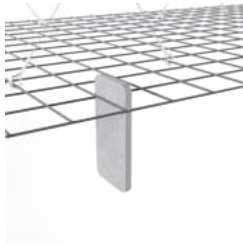

MESH BAFFLES HERRINGBONE

Acoustics » Acoustic Baffles

Mesh Baffles
Herringbone
Hospitality

Mesh Baffles
Herringbone
Detail

Mesh Baffles
Herringbone
Bottom
View

Mesh Baffle
Herringbone
Configuration

Mesh Baffle
Detail

Mesh Baffle
Detail
Quill

Mesh Baffle
Quill
Insert

Mesh Baffles
Detail
Install

Mesh Baffle
Hanger

Mesh Baffle
Y-Hanger

Mesh Baffle
Ceiling
Anchor

Mesh Baffles
Herringbone
Perspective

MESH BAFFLES HERRINGBONE

Using a unique interconnecting system Zintra Mesh Baffles seamlessly combine style and functionality, providing scalability and cost-effectiveness for wall-to-wall solutions or dynamic focal points.

Made from Zintra, the interchangeable, acoustically tuned 8" (209mm) quills hang from the mesh. Their lightweight materials, clever mounting system and simple mesh connectors make them easy to cut, effortless to hang and simple to configure. Wrap effortlessly around columns, with the ability to be customized on-site for hassle-free installation.

The Mesh Baffles hang from the ceiling using Y-Hook Cables, which efficiently distribute weight across the interconnected mesh, and minimise ceiling anchor points. These tactile marvels offer multi-directional coverage, enveloping sound from all angles and achieving an NRC values up to 1.0.