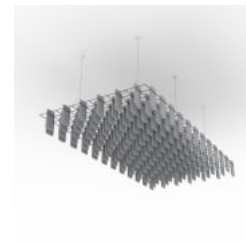

MESH BAFFLES LONG OFFSET

Acoustics » Acoustic Baffles

Mesh Baffles Long Offset

Mesh Baffle Long Offset Configuration

Mesh Baffle Detail

Mesh Baffle Detail Quill

Mesh Baffle Detail Quill Insert

Mesh Baffle Detail Insert

Mesh Baffle Hanger

Mesh Baffle Y-Hanger

Mesh Baffle Ceiling Anchor

Mesh Baffle Long Offset Perspective

MESH BAFFLES LONG OFFSET

Acoustics » Acoustic Baffles

A perfect balance of acoustics and aesthetics. Zintra Mesh Baffle systems feature Zintra acoustic quills hung from a suspended powder coated mesh. Zintra Mesh Baffles Long Offset showcases striking style and harmonized acoustics in perfect alignment.

Made from Zintra, the interchangeable, acoustically tuned 8" (209mm) quills hang from the mesh. Their lightweight materials, clever mounting system and simple mesh connectors make them easy to cut, effortless to hang and simple to configure. Wrap effortlessly around columns, with the ability to be customized on-site for hassle-free installation.

The Mesh Baffles hang from the ceiling using Y-Hook Cables, which efficiently distribute weight across the interconnected mesh, and minimise ceiling anchor points. These tactile marvels offer multi-directional coverage, enveloping sound from all angles and achieving an NRC values up to 1.0.