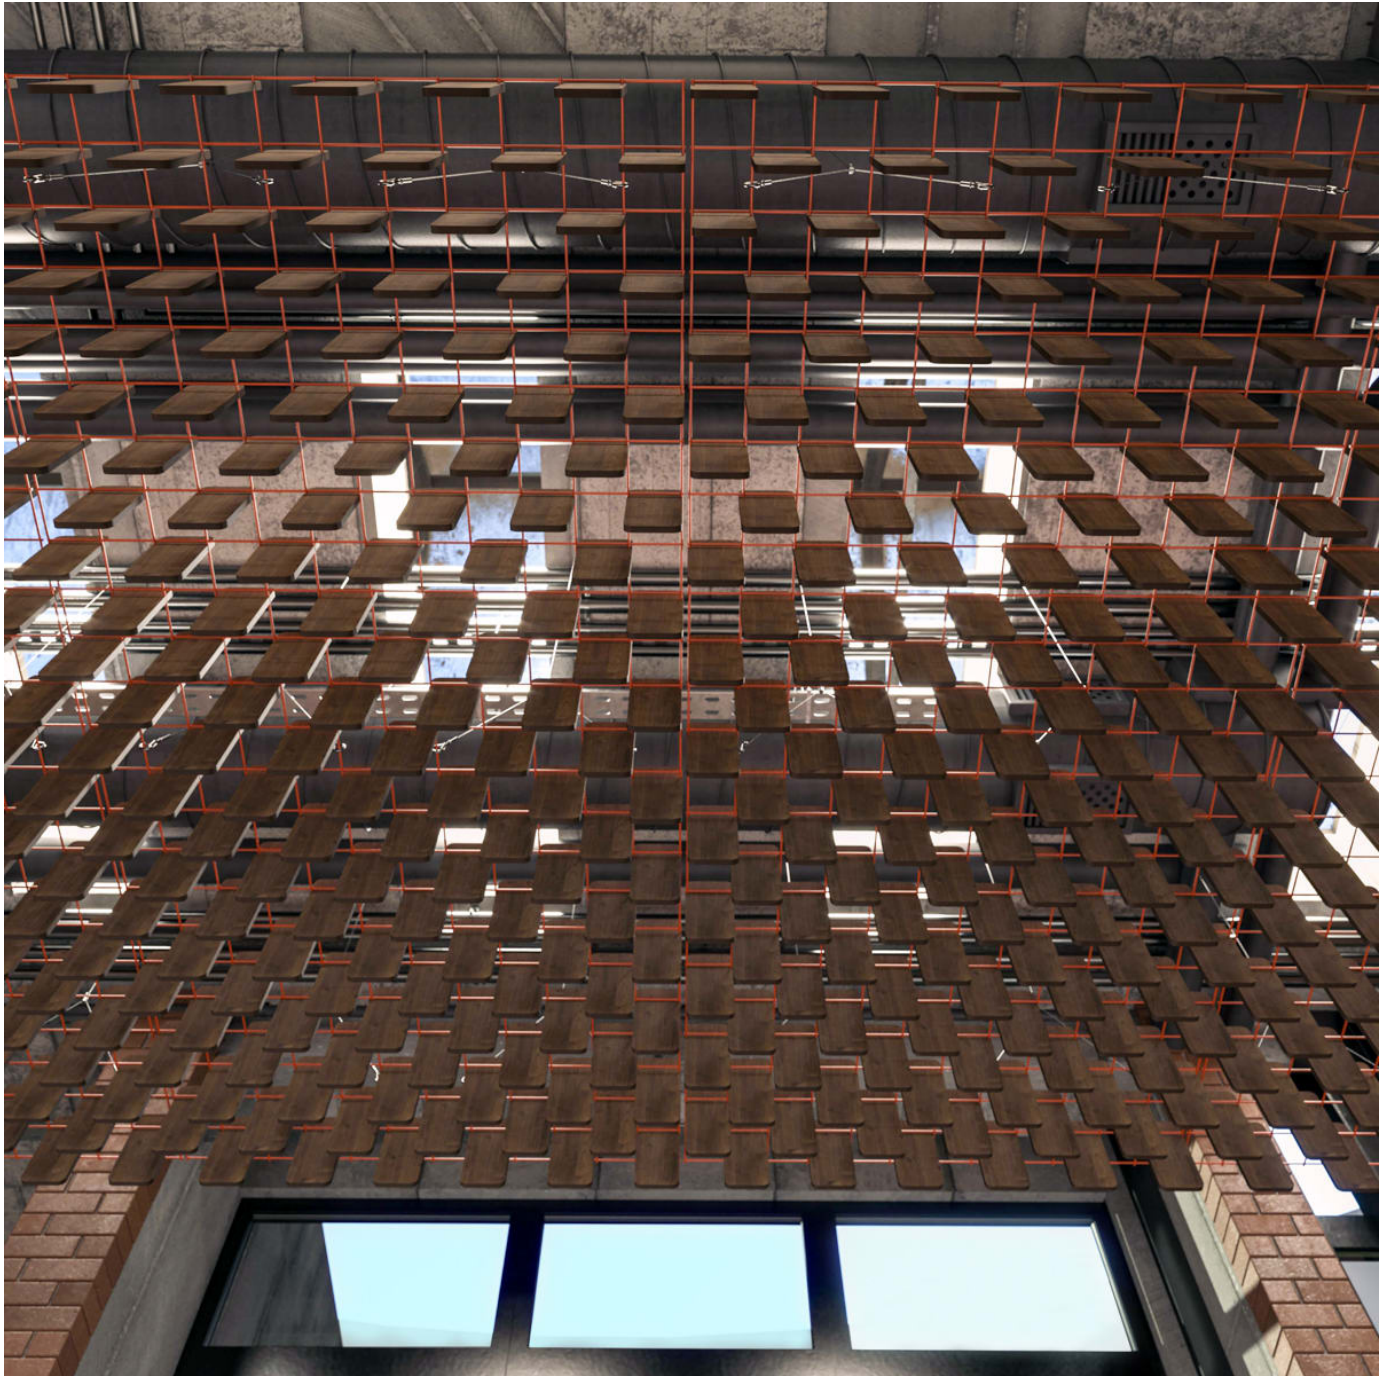

MESH BAFFLES LONG OFFSET

Acoustics » Acoustic Baffles

Brand: **Zintra**