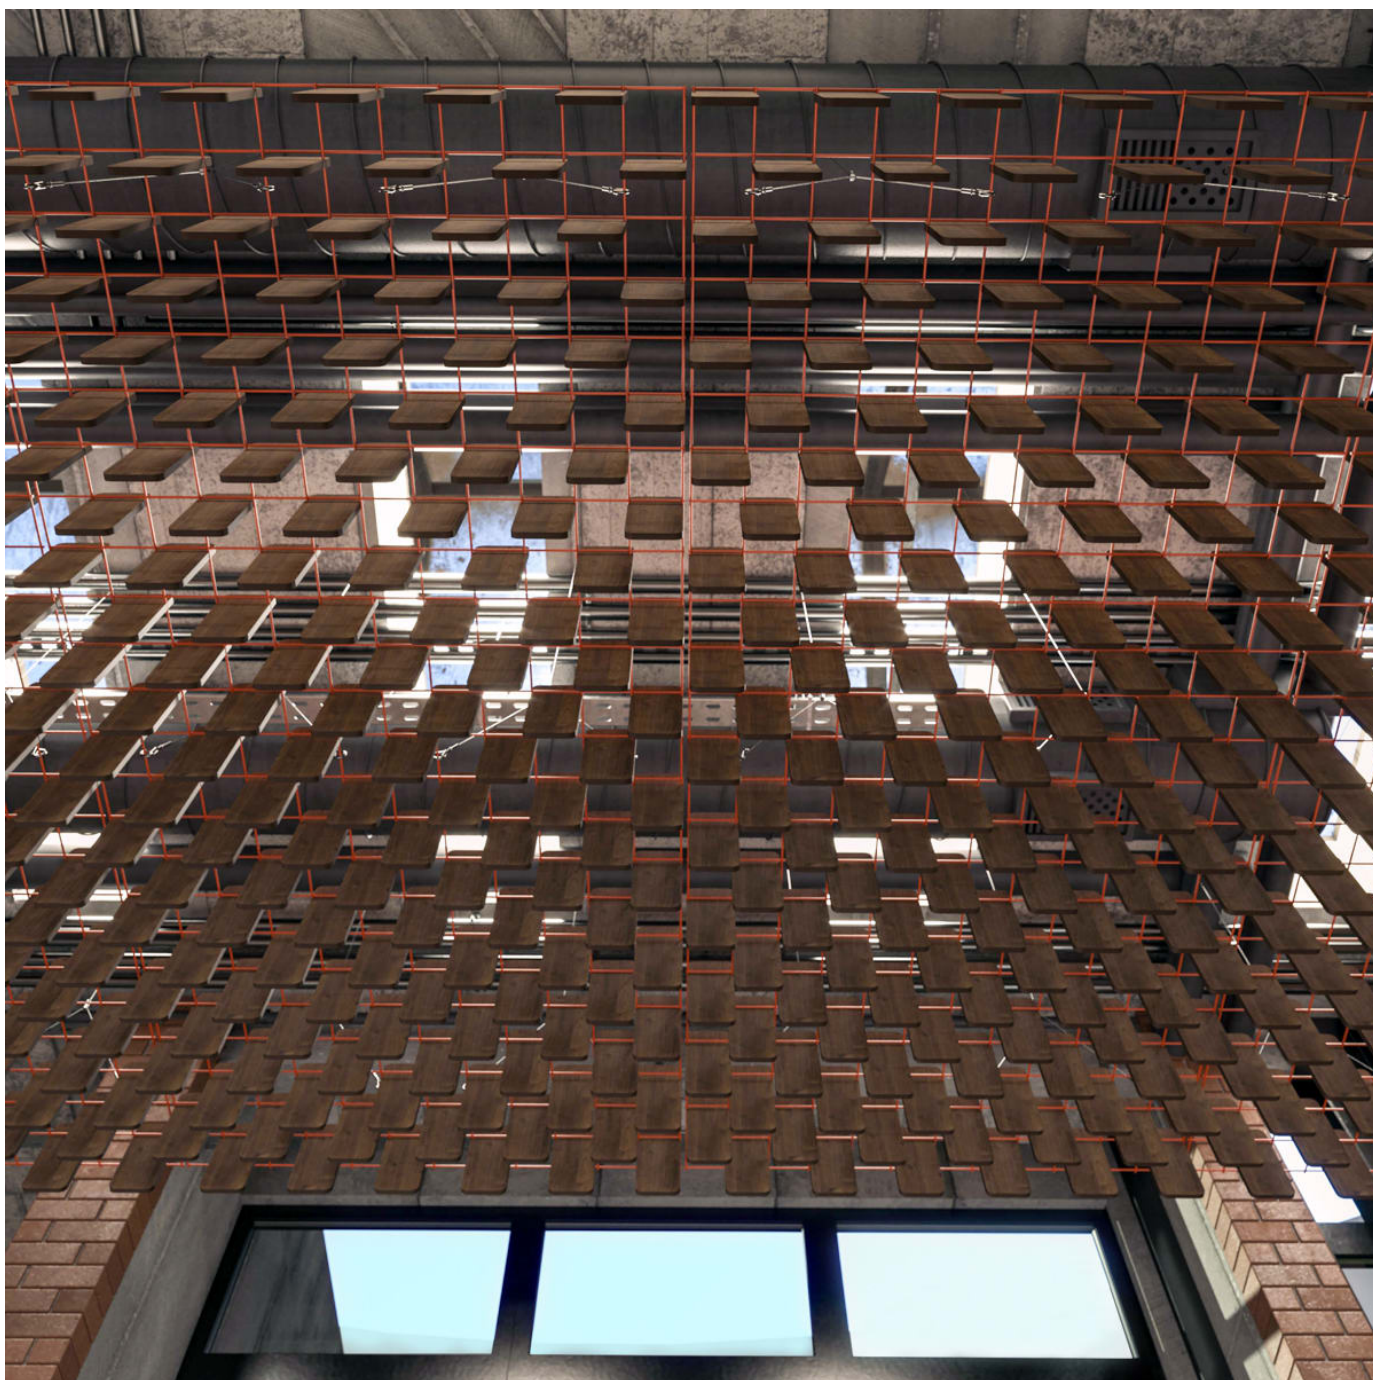

MESH BAFFLES LONG OFFSET

Acoustics » Acoustic Baffles

Brand: **Zintra**

Collection: **Mesh Baffles**

1300 306 399

info@baresque.com.au

baresque.com.au

1 of 10