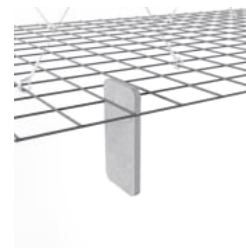

MESH BAFFLES LONG OFFSET

Acoustics » Acoustic Baffles

Mesh Baffles Long Offset

Mesh Baffle Long Offset Configuration

Mesh Baffle Detail

Mesh Baffle Detail Quill

Mesh Baffle Detail Quill Insert

Mesh Baffle Detail Insert

Mesh Baffle Hanger

Mesh Baffle Y-Hanger

Mesh Baffle Ceiling Anchor

Mesh Baffle Long Offset Perspective

MESH BAFFLES LONG OFFSET

Acoustics » Acoustic Baffles

A perfect balance of acoustics and aesthetics. Zintra Mesh Baffle systems feature Zintra acoustic quills hung from a suspended powder coated mesh. Zintra Mesh Baffles Long Offset showcases striking style and harmonized acoustics in perfect alignment.

✓ Acoustic

✓ Bleach Cleanable

✓ Easy Clean

✓ Easy Install

Description

Mesh Baffles - Long Offset - 156 Quills

Using a unique interconnecting system Zintra Mesh Baffles seamlessly combine style and functionality, providing scalability and cost-effectiveness for wall-to-wall solutions or dynamic focal points.

Made from Zintra, the interchangeable, acoustically tuned 8" (209mm) quills hang from the mesh. Their lightweight materials, clever mounting system and simple mesh connectors make them easy to cut, effortless to hang and simple to configure. Wrap effortlessly around columns, with the ability to be customized on-site for hassle-free installation.