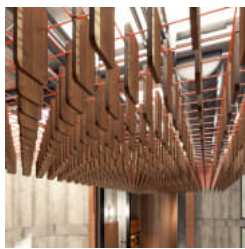

MESH BAFFLES LONG OFFSET

Acoustics » Acoustic Baffles

Mesh Baffles Long Offset