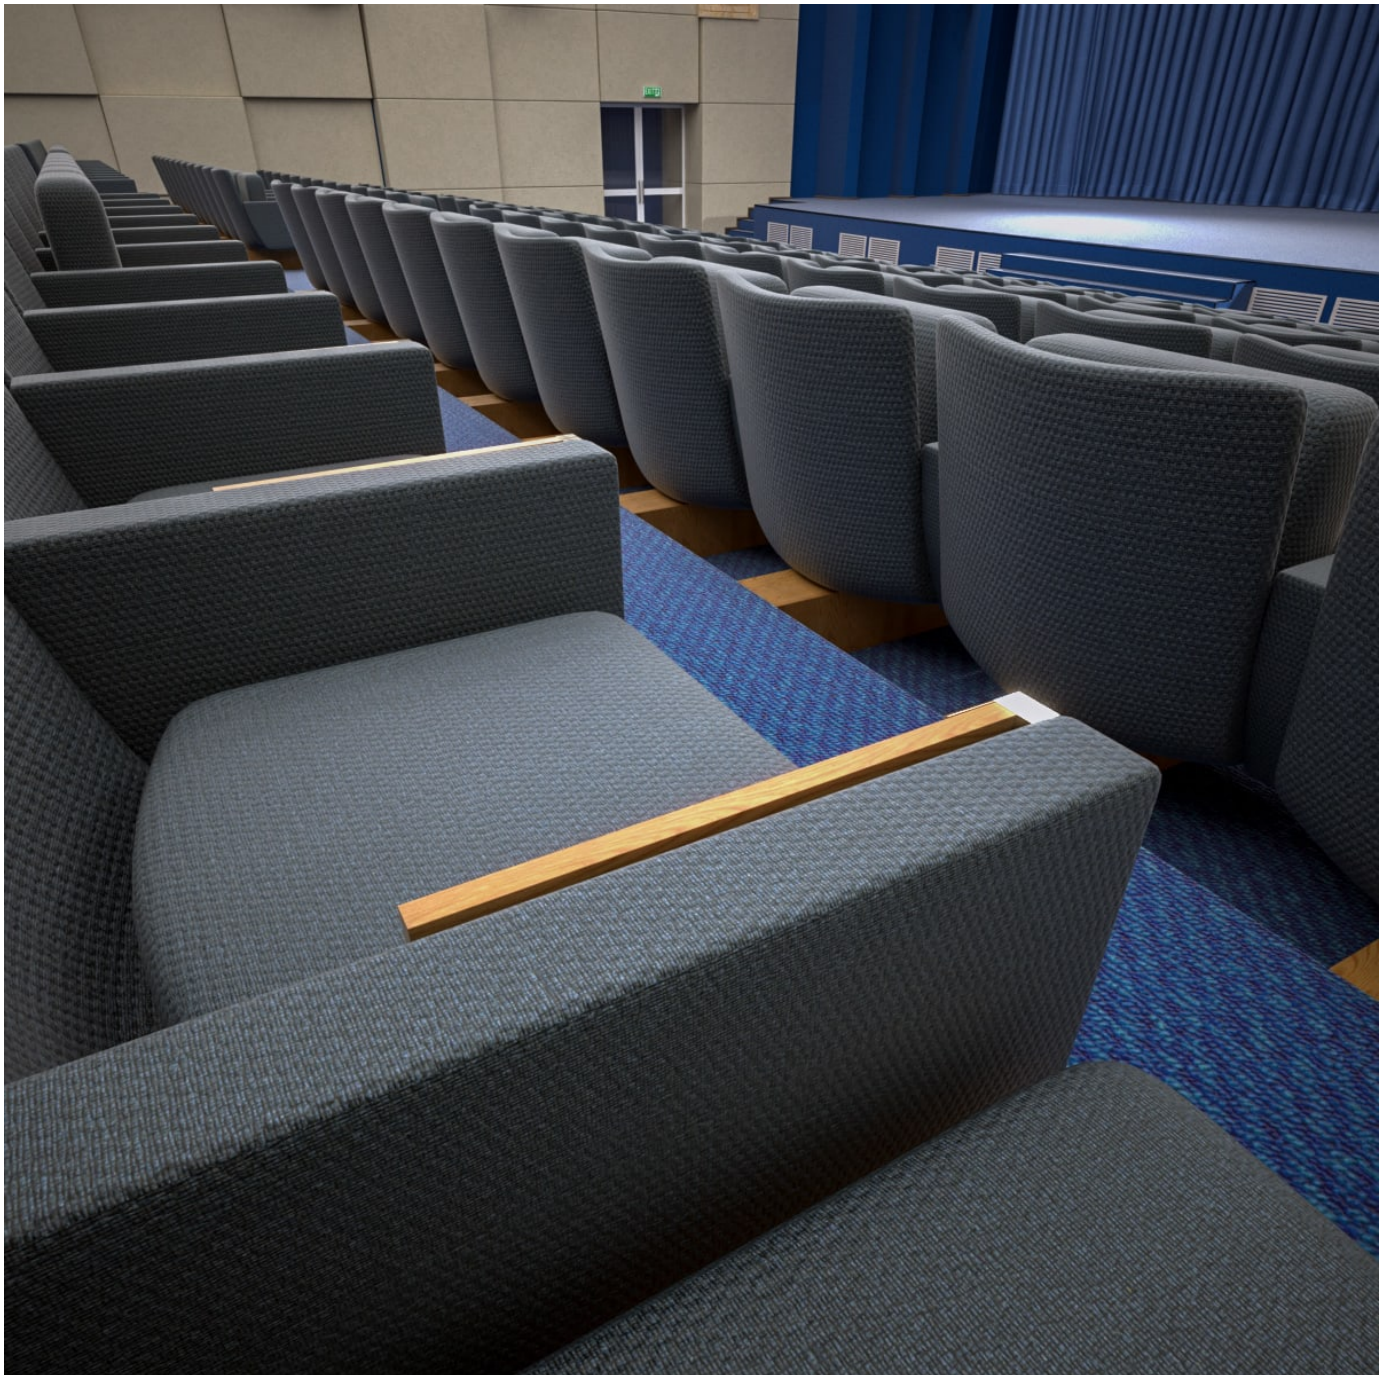

ECHO BURCH

Fabrics » Vinyl and Faux Leather Fabrics

Brand: **Burch**