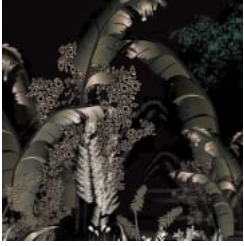

JUNGLE PALMS

Digital Print » Photographs

Brand: **Seraphic**

Designed by: **Sarah Arnett**

JUNGLE PALMS

Digital Print » Photographs

DARK

BRONZE

JUNGLE PALMS

Digital Print » Photographs

Jungle Palms has a realistic botanical design that will transport you to the jungle. Seraphic Digital Print is customizable in any surface.

✓ Mural

Description	If you can dream it, we can achieve it with Seraphic's High Performance Digital Print Finishes. The sky is the limit with Seraphic. We have a committed and experienced team ready for any challenge you throw at us. A dedicated internal digital Project Manager is on hand to ensure your dreams come to life just as expected.
Composition	Seraphic Digital print is available on substrates that cover Wallcoverings, Acoustics, Cladding and Table Tops. Check out the Seraphics Substrates page or brochure on the DOWNLOADS tab for more details.
Pattern Repeat Size	N/A
Warranty	2-year warranty. Visit baresque.com.au/warranty for complete details.
Lead Time	<p>A wide variety of Seraphic substrates are held in stock in Australia. The leadtime for print and delivery of these will be 1-2 weeks. Other substrates will be brought in from overseas with the leadtime for these being 4-5 weeks.</p> <p>Plus one week for deliveries to Western Australia.</p> <p>All leadtimes are subject to substrate availability and project size.</p>
How to Specify	1. Pick your design 2. Pick your substrate Baresque will then make up a sample for you to sign off along with a shop drawing.
Additional Comments	Samples of your selected pattern / substrate combination are shipped next day by Express Post. The swatch image shows a 600mm x 600mm section. Pattern sizing can be easily adjusted. Substrate composition, dimensions, fire results and installation method vary across the wide range of substrates available. Checkout the Seraphic Substrates page or brochure on the DOWNLOADS tab for more details.