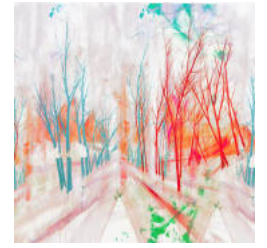

KATA LIPS KIGI

Digital Print » Abstract

Brand: **Seraphic**

Designed by: **Kata Lips**

KATA LIPS KIGI

Digital Print » Abstract

CERAMIC

CHALK DUST

CHARCOAL

OMBRE

VIBE

BAMBOO GROVE

CORAL

DESERT

MUSTARD

MIDNIGHT