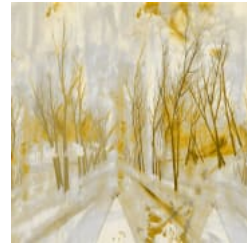

CHARCOAL

OMBRE

VIBE

BAMBOO GROVE

CORAL

DESERT

MUSTARD

MIDNIGHT

OXIDE

OCHRE

REEF

seraphic-artist-kata-lips-kigi-promo-14.jpg

tektura-wallcoverings-kigi-teal-by-kata-lips-room-1.jpg

KATA LIPS KIGI

Digital Print » Abstract

Handpainted inky landscapes are transformed into statement wallcoverings in our collaboration with artist Kata Lips. Available in 13 colourways.