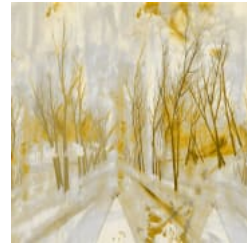

CHARCOAL

OMBRE

VIBE

BAMBOO GROVE

CORAL

DESERT

MUSTARD

MIDNIGHT

OXIDE

OCHRE

REEF

KATA LIPS KIGI

Digital Print » Abstract

Handpainted inky landscapes are transformed into statement wallcoverings in our collaboration with artist Kata Lips. Available in 13 colourways.

● Mural