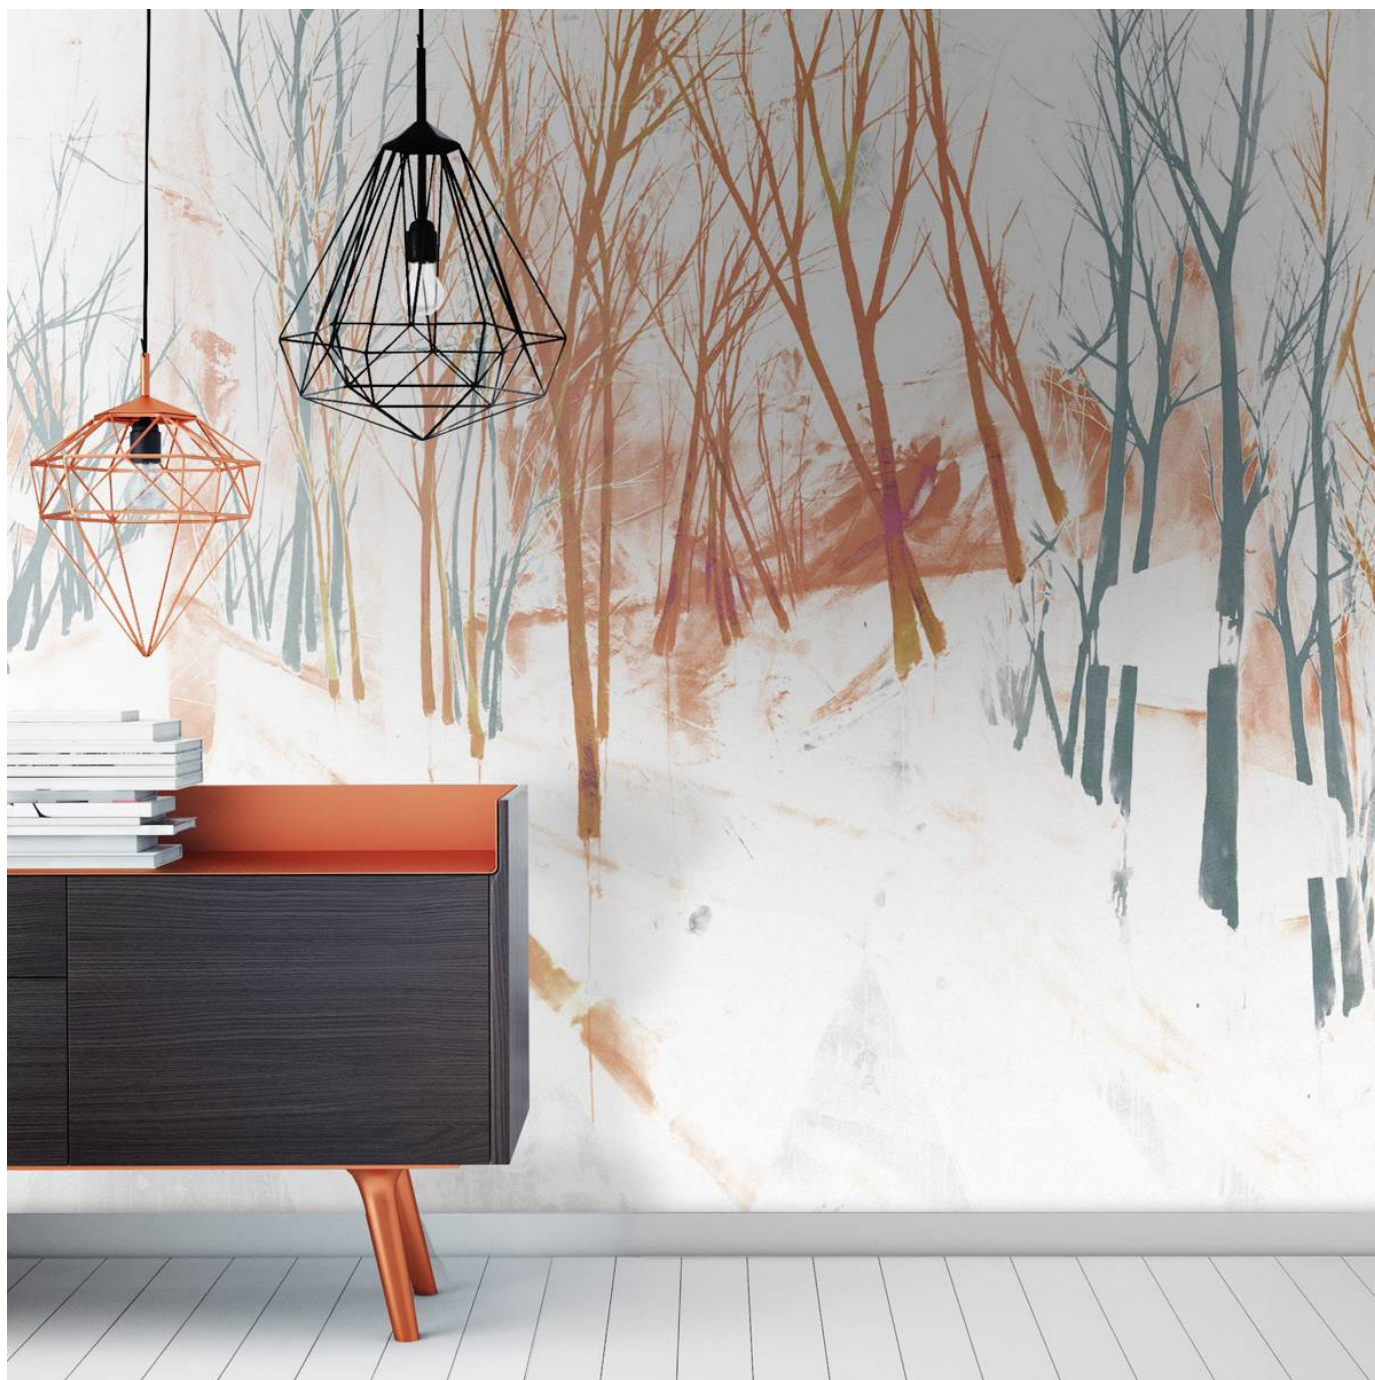

KATA LIPS KIGI

Digital Print » Abstract

Brand: **Seraphic**

Designed by: **Kata Lips**

KATA LIPS KIGI

Digital Print » Abstract

CERAMIC

CHALK DUST

CHARCOAL

OMBRE

VIBE

BAMBOO GROVE

CORAL

DESERT

MUSTARD

MIDNIGHT

OXIDE

OCHRE

REEF

KATA LIPS KIGI

Digital Print » Abstract

Handpainted inky landscapes are transformed into statement wallcoverings in our collaboration with artist Kata Lips. Available in 13 colourways.

● Mural