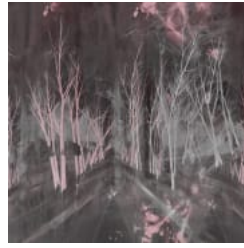

KATA LIPS KIGI

Digital Print » Abstract

Brand: **Seraphic**

Designed by: **Kata Lips**

KATA LIPS KIGI

Digital Print » Abstract

CERAMIC

CHALK DUST

CHARCOAL

OMBRE

VIBE

BAMBOO GROVE

CORAL

DESERT

MUSTARD

MIDNIGHT