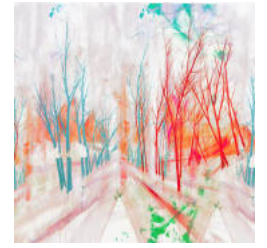

KATA LIPS KIGI

Digital Print » Abstract

Brand: **Seraphic**

Designed by: **Kata Lips**

KATA LIPS KIGI

Digital Print » Abstract

CERAMIC

CHALK DUST

CHARCOAL

OMBRE

VIBE

BAMBOO GROVE

CORAL

DESERT

MUSTARD

MIDNIGHT

OXIDE

OCHRE

REEF

KATA LIPS KIGI

Digital Print » Abstract

Handpainted inky landscapes are transformed into statement wallcoverings in our collaboration with artist Kata Lips. Available in 13 colourways.

● Mural