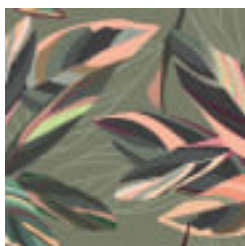

# CURIOUS CORDELIA

Digital Print » Botanicals

---

Curious Cordelia is a unique and interesting botanical design that's available in 3 colourways. Seraphic Digital Print is customizable in any surface.

---

# CURIOUS CORDELIA

Digital Print » Botanicals

---

## Colour & Finish Options

JAM

MANGROVE

SPICED