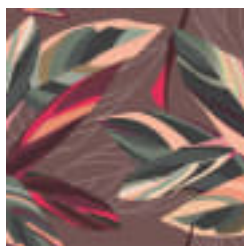

# CURIOUS CORDELIA

Digital Print » Botanicals

---

Curious Cordelia is a unique and interesting botanical design that's available in 3 colourways. Seraphic Digital Print is customizable in any surface.

---

# CURIOUS CORDELIA

Digital Print » Botanicals

---

## Colour & Finish Options

JAM

MANGROVE

SPICED