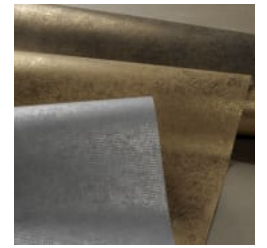

NOA2226 ANTIQUE
GOLD

NOA2616 BORDEAUX

NOA2812 PURPLE
GREY

MARVEL NOMAD

Wallcoverings » Decorative Wallcoverings

NOA2827
ANTHRACITE

baresque-nomad-
promo-7.jpg

baresque-nomad-
promo-2.jpg

baresque-nomad-
promo-3.jpg

baresque-nomad-
promo13.jpg

MARVEL NOMAD

Wallcoverings » Decorative Wallcoverings

Marvel is a 100cm wide decorative wallcovering inspired by natural and colourful landscapes. Available in 26 colourways.