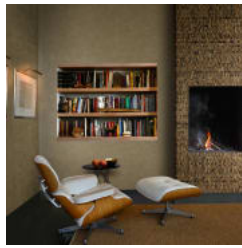

baresque-nomad-
promo-2.jpg