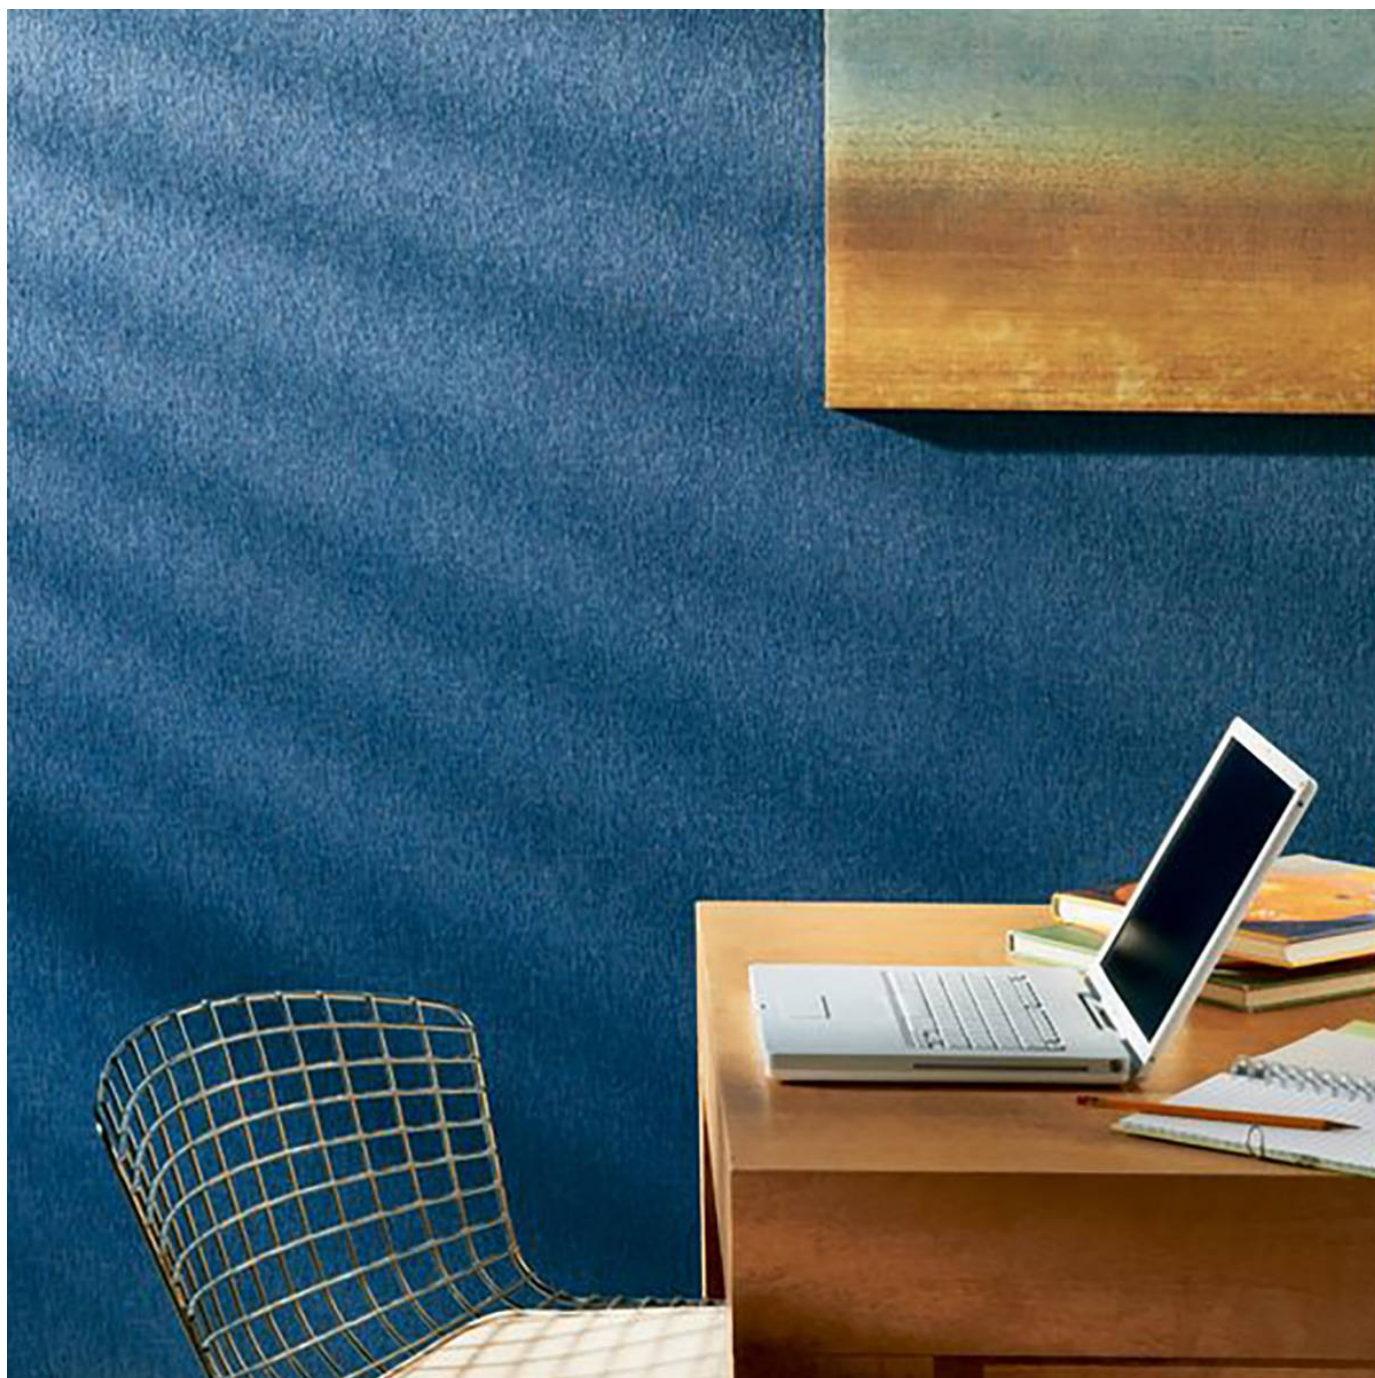

BELLAGIO

Wallcoverings » Commercial Wallcoverings

Brand: **Versa**

Applications: **Walls**

1300 306 399

info@baresque.com.au

baresque.com.au

1 of 6