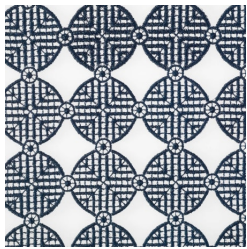

MERIDIAN VUE

Fabrics » Sheer Fabrics

Colour & Finish Options

COLOURWAY CARD

COLOURWAY CARD

4764 10

4764 11

4764 12

4764 13

4764 14