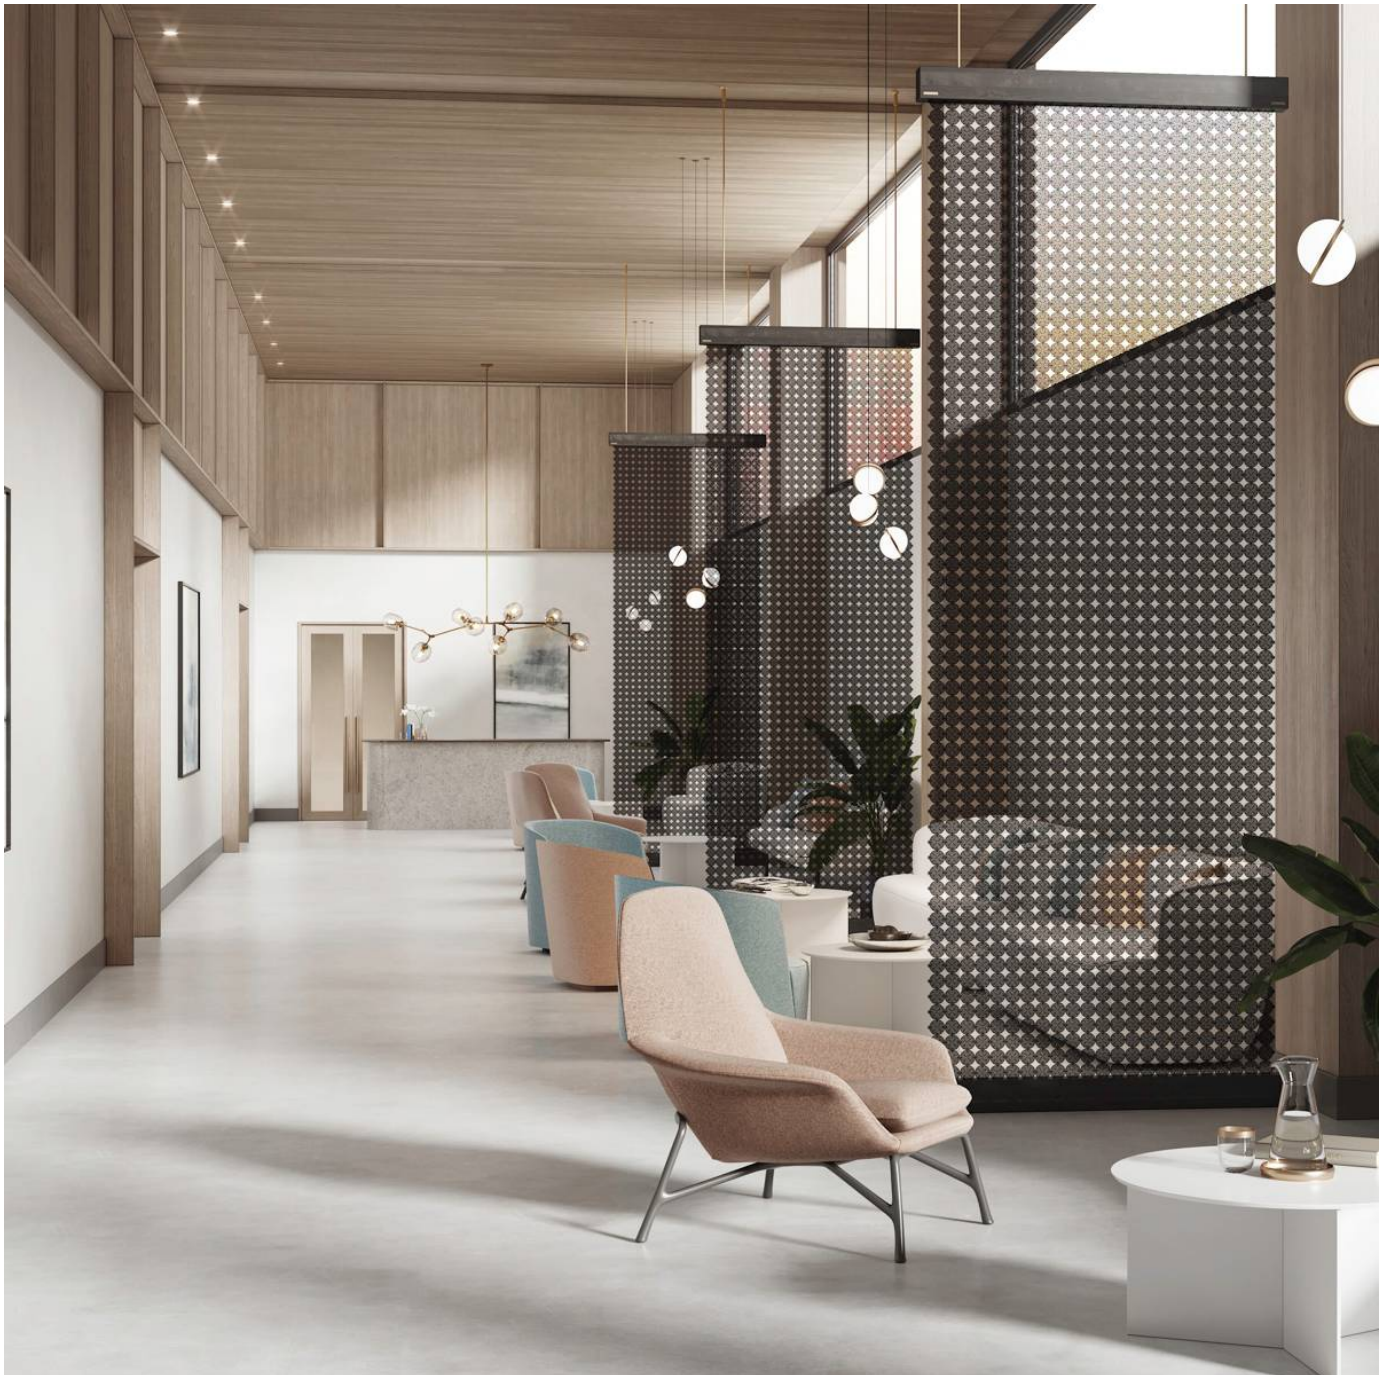

MERIDIAN VUE

Fabrics » Sheer Fabrics

Brand: **Xorel**

Applications: **Other**