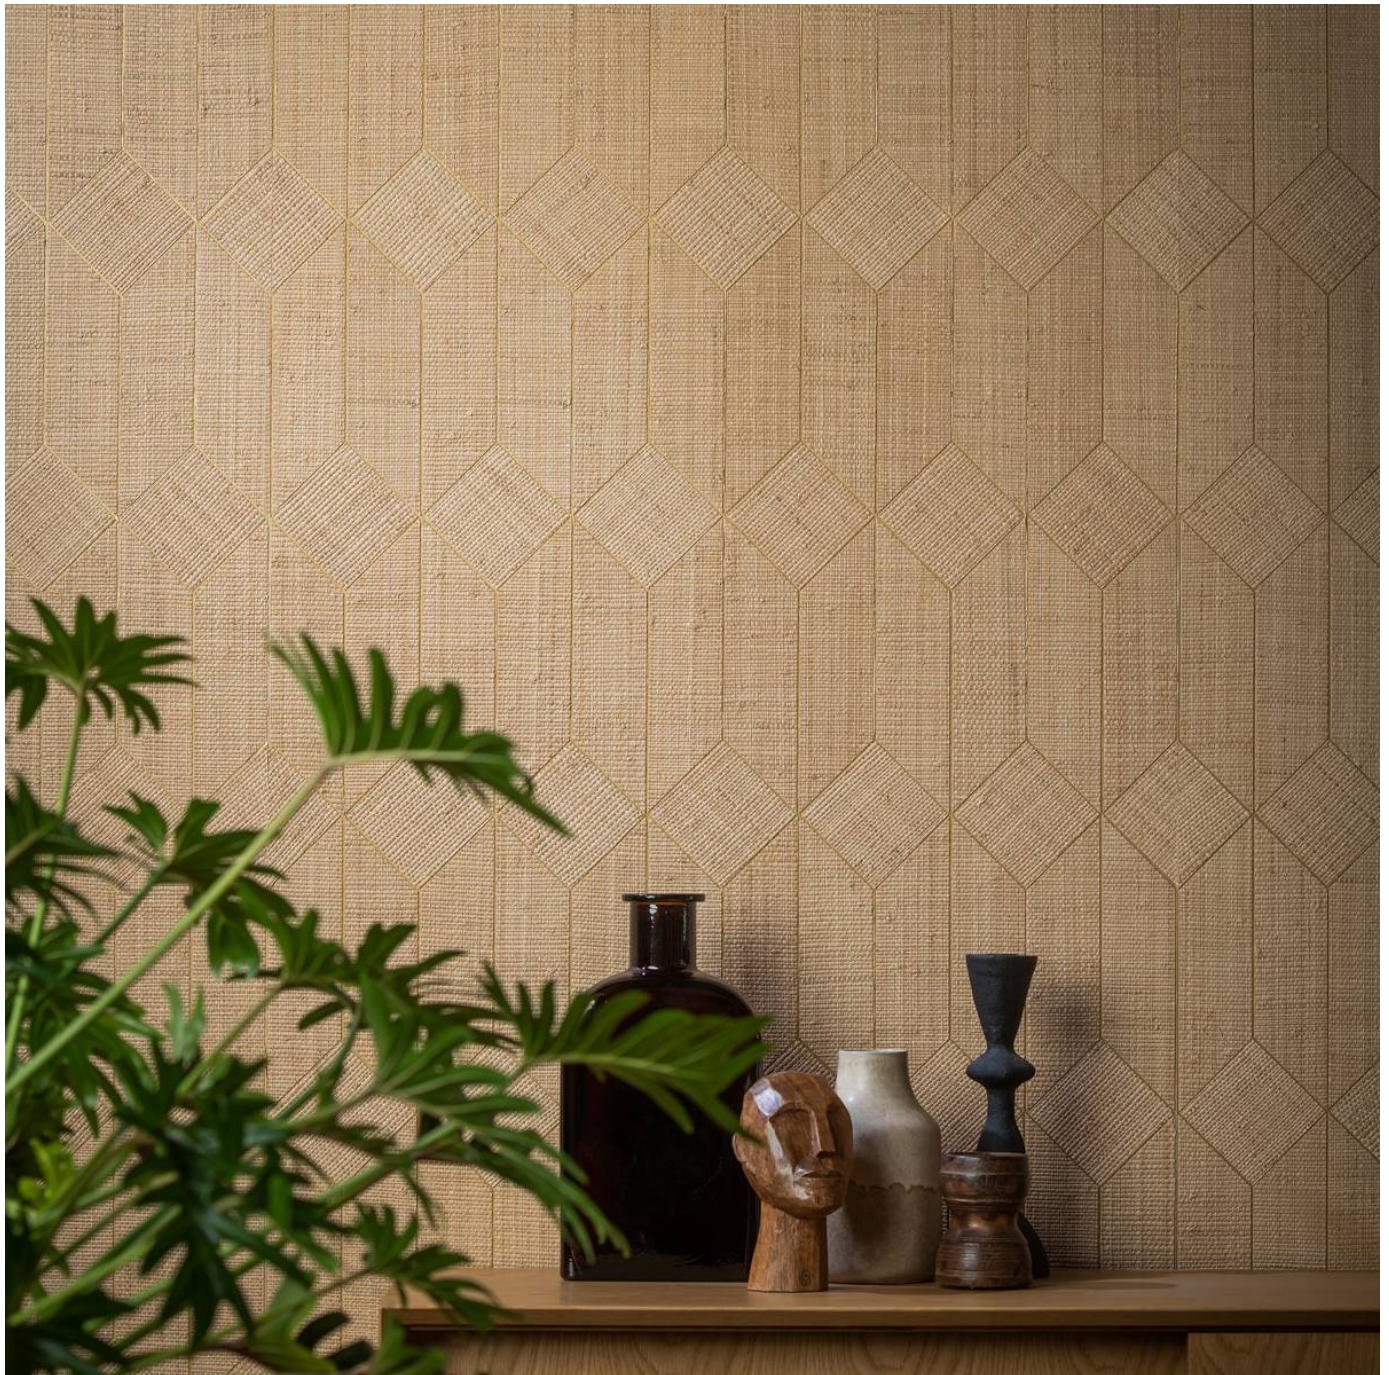

RAFFIA TRIBU

Wallcoverings » Decorative Wallcoverings

Brand: **Omexco**

Collections: **Tribu**

Applications: **Walls**

1300 306 399

info@baresque.com.au

baresque.com.au

1 of 4