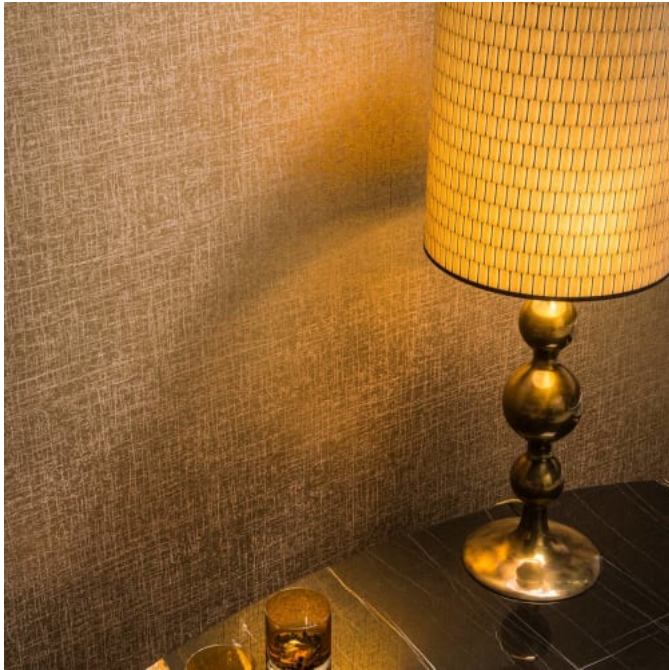

ETCH AVENUE

Wallcoverings » Decorative Wallcoverings

baresque-etch-avenue-promo-2.jpg

baresque-etch-avenue-promo-3.jpg

baresque-etch-avenue-promo-4.jpg

ETCH AVENUE

Wallcoverings » Decorative Wallcoverings

Etch is a 100cm wide decorative wallcovering with an unique visual appeal playing colour off against texture. Available in 18 colourways.

Description	Unique visual appeal playing colour off against texture.
Composition	Printed non-woven textile. Mixture of cellulose and polyester. 184 g/m ²
Pattern Repeat Size	N/A
Roll Size	100cm wide - Available by the lineal metre
Fire Rating	<p>Tested in accordance with AS ISO 9705 2003 for the purpose of determining the Group Number classification as required by the Building Code of Australia for the control of fire spread on interior wall and ceiling linings.</p> <p>The result achieved was: Classification - Group 2 Specific Extinction - Less than 250m²/kg</p>
Lead Time	<ul style="list-style-type: none">• 2-weeks (approx.) from Wednesday, subject to stock availability.• Additional 1-week for Western Australia.• Express delivery is available subject to a surcharge. Contact Baresque for details and pricing.
Suggested Installation	<p>Reverse hang alternate drops / butt join.</p> <p>Baresque recommends and supplies Roman brand adhesives and primers.</p>
Care Instructions	<p>Always use a clean, white, soft cloth.</p> <p>Remove liquid stains immediately using a dry cloth. Avoid hard scrubbing.</p> <p>For tougher stains, dampen the cloth with warm water or a weak dilution of liquid detergent and apply being careful not to soak the material. Always work towards the centre of the stain so as to avoid further spreading.</p> <p>Remove any detergent with a clean, damp cloth. Gently pat dry.</p> <p>Always test in an inconspicuous area first.</p>
Warranty	2-year warranty. Visit baresque.com.au/warranty for complete details.