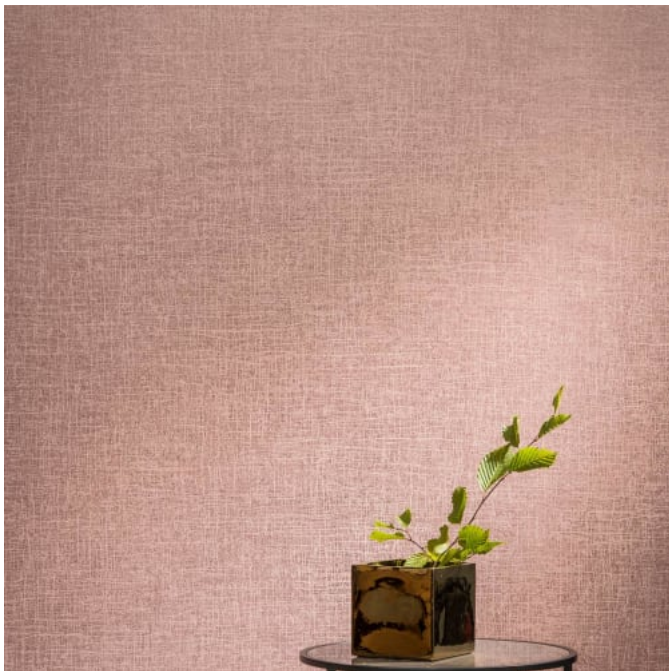

ETCH AVENUE

Wallcoverings » Decorative Wallcoverings

baresque-etch-avenue-promo-2.jpg

baresque-etch-avenue-promo-3.jpg

baresque-etch-avenue-promo-4.jpg

ETCH AVENUE

Wallcoverings » Decorative Wallcoverings

Etch is a 100cm wide decorative wallcovering with an unique visual appeal playing colour off against texture. Available in 18 colourways.

Description	Unique visual appeal playing colour off against texture.
Composition	Printed non-woven textile. Mixture of cellulose and polyester. 184 g/m ²
Pattern Repeat Size	N/A
Roll Size	100cm wide - Available by the lineal metre
Fire Rating	<p>Tested in accordance with AS ISO 9705 2003 for the purpose of determining the Group Number classification as required by the Building Code of Australia for the control of fire spread on interior wall and ceiling linings.</p> <p>The result achieved was: Classification - Group 2 Specific Extinction - Less than 250m²/kg</p>
Lead Time	<ul style="list-style-type: none">• 2-weeks (approx.) from Wednesday, subject to stock availability.• Additional 1-week for Western Australia.• Express delivery is available subject to a surcharge. Contact Baresque for details and pricing.
Suggested Installation	<p>Reverse hang alternate drops / butt join.</p> <p>Baresque recommends and supplies Roman brand adhesives and primers.</p>
Care Instructions	<p>Always use a clean, white, soft cloth.</p> <p>Remove liquid stains immediately using a dry cloth. Avoid hard scrubbing.</p> <p>For tougher stains, dampen the cloth with warm water or a weak dilution of liquid detergent and apply being careful not to soak the material. Always work towards the centre of the stain so as to avoid further spreading.</p> <p>Remove any detergent with a clean, damp cloth. Gently pat dry.</p> <p>Always test in an inconspicuous area first.</p>
Warranty	2-year warranty. Visit baresque.com.au/warranty for complete details.