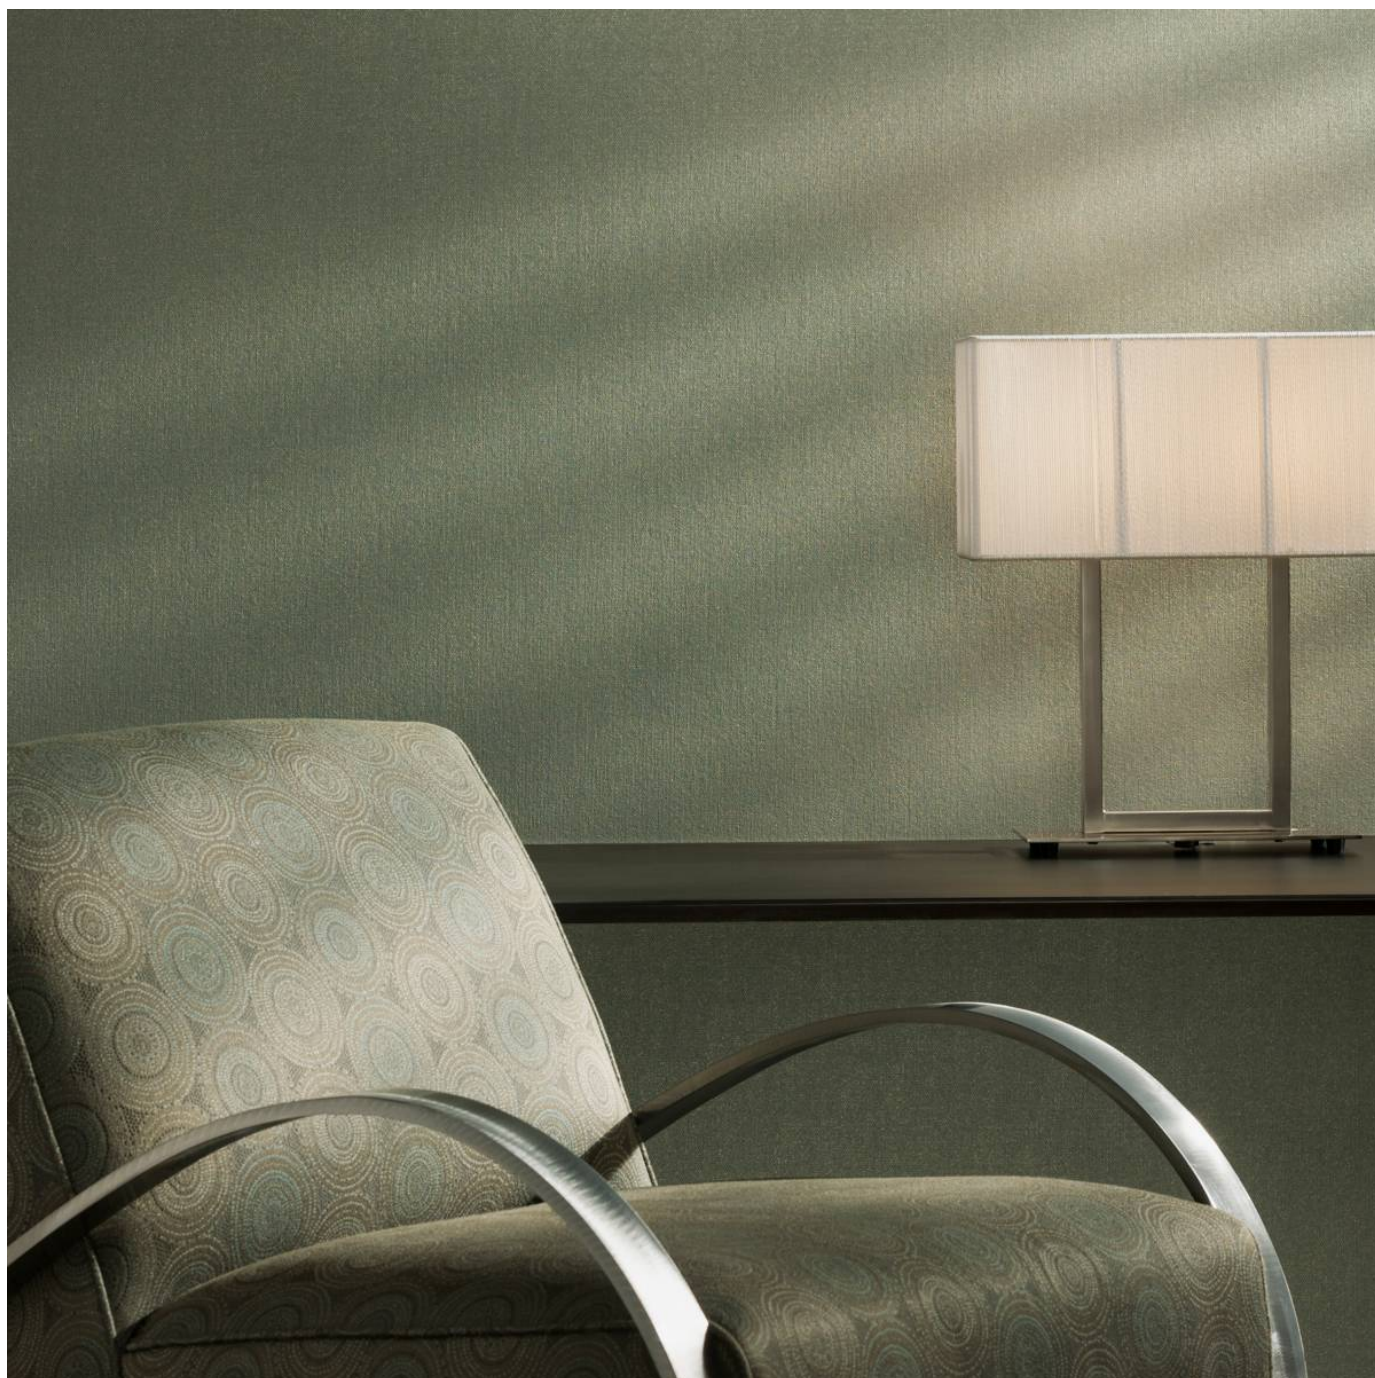

# METALIQUE

Wallcoverings » Commercial Wallcoverings

---

Brand: **Genon**

Applications: **Walls**

# METALIQUE

Wallcoverings » Commercial Wallcoverings

Metalique is a 137cm wide commercial wallcovering with a rough looking texture and speckled metallic highlights. Available in 18 colourways.

✓ **Bleach Cleanable**