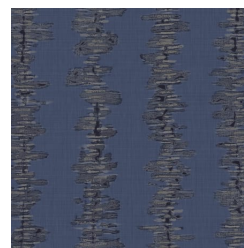

HANAMI

Wallcoverings » Commercial Wallcoverings

Colour & Finish Options

COLOURWAY CARD

COLOURWAY CARD

A174-040 VAPOR

A174-169 ALFRESCO

A174-181 SANDSTONE