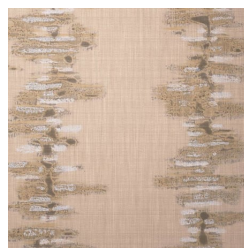

HANAMI

Wallcoverings » Commercial Wallcoverings

Colour & Finish Options

COLOURWAY CARD

COLOURWAY CARD

A174-040 VAPOR

A174-169 ALFRESCO

A174-181 SANDSTONE