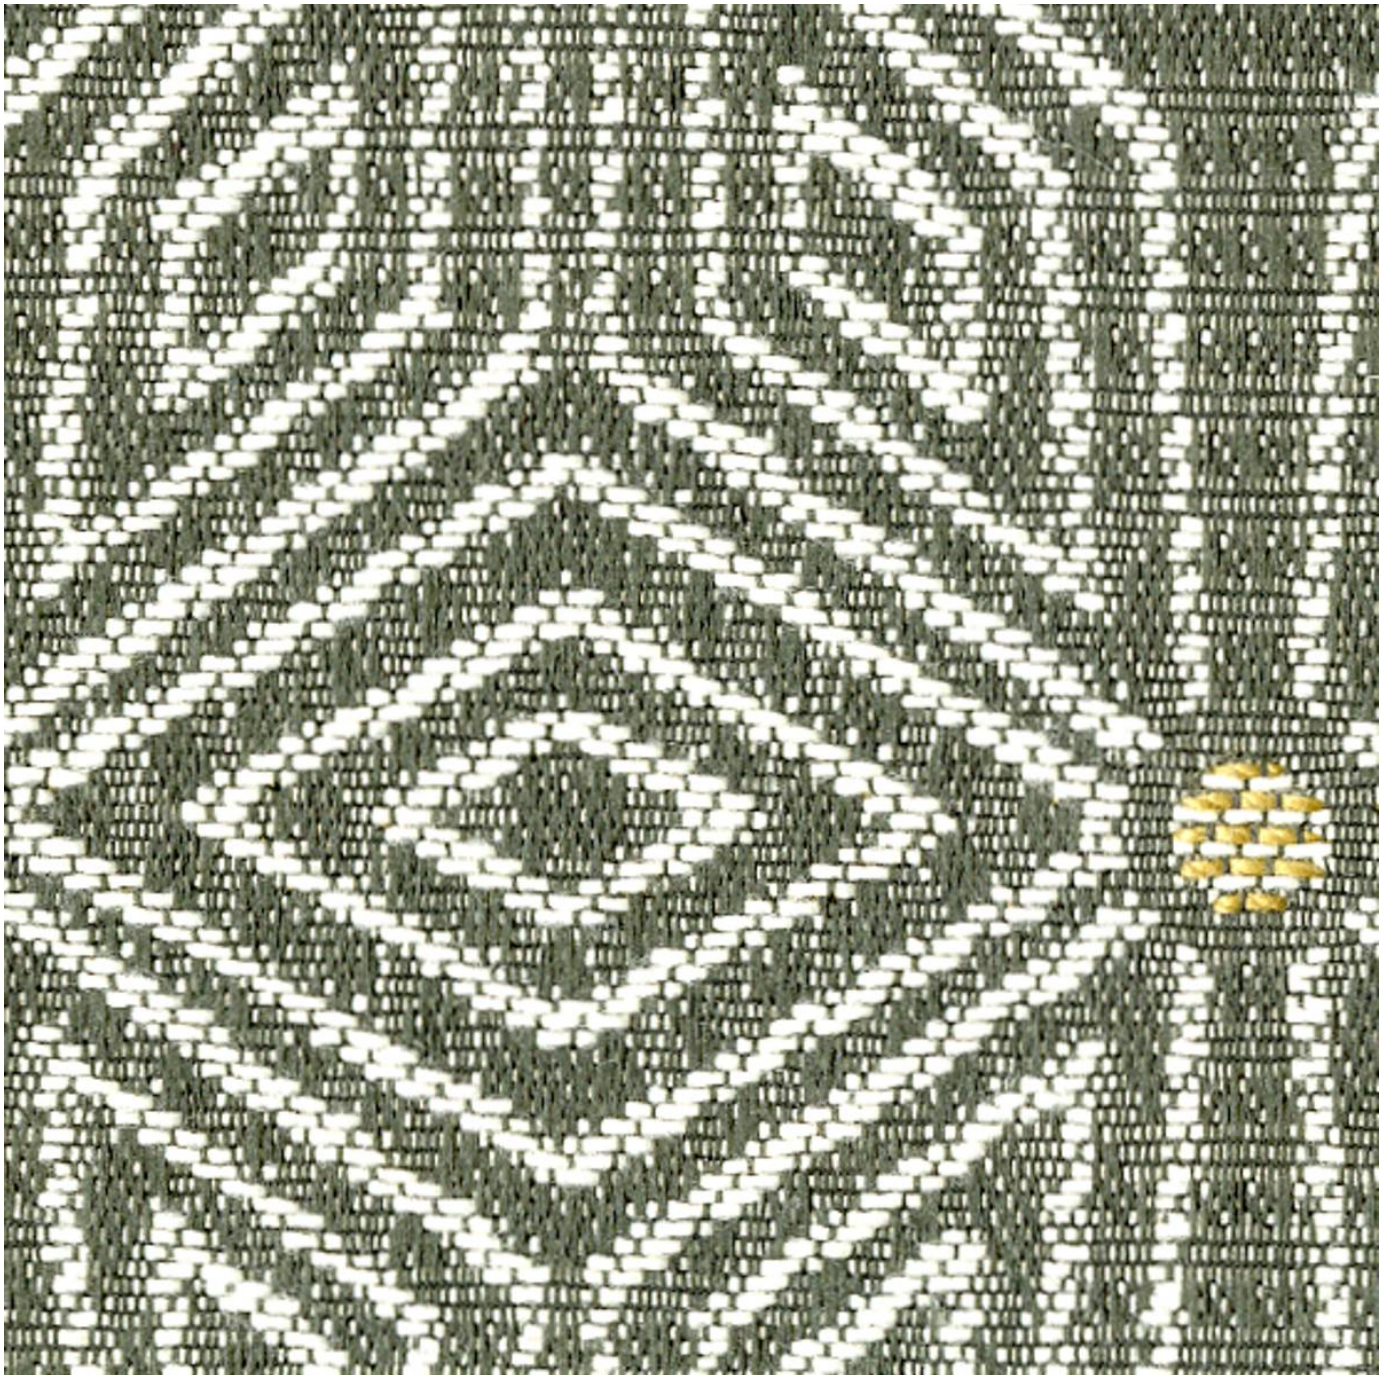

WONDER

Fabrics » Woven Fabrics

Brand: **Crypton**

Applications: **Upholstery**

1300 306 399

info@baresque.com.au

baresque.com.au

1 of 5