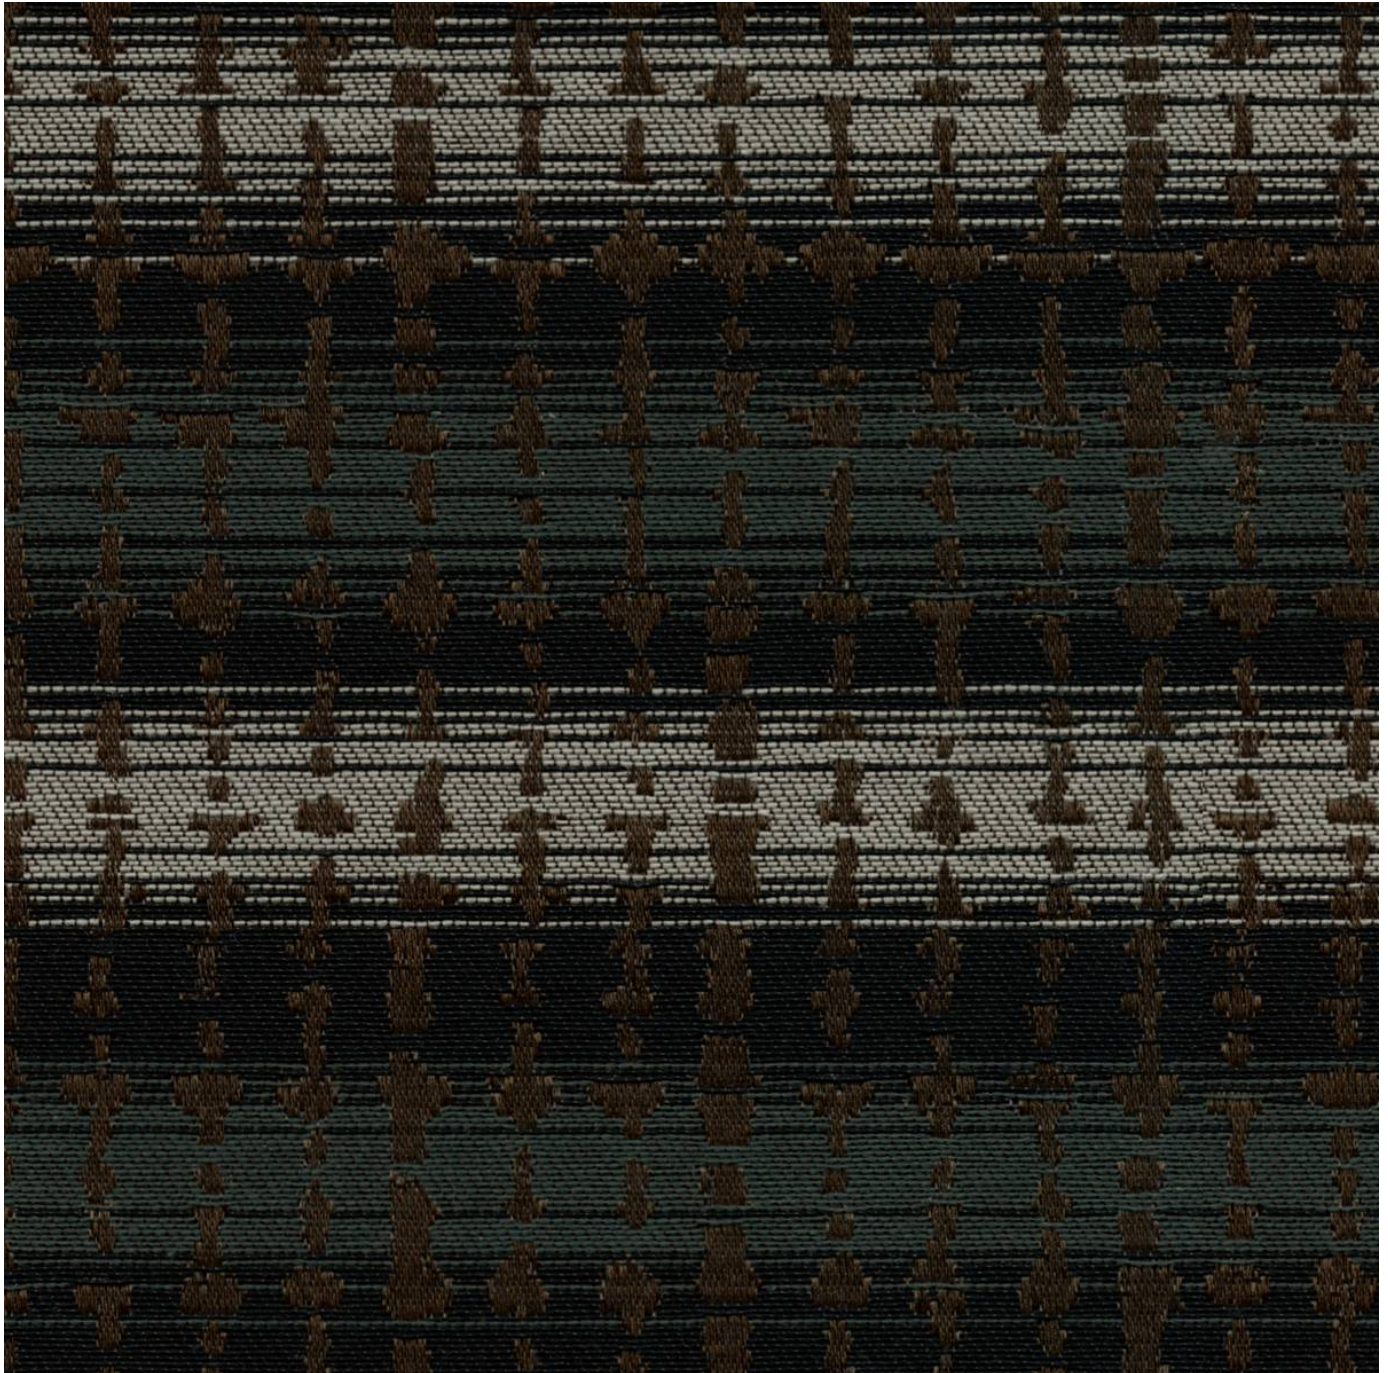

SOUND EXCELLENCE

Fabrics » Woven Fabrics

Brand: **Crypton**

Collections: **Excellence**

Applications: **Upholstery**

1300 306 399

info@baresque.com.au

baresque.com.au

1 of 4