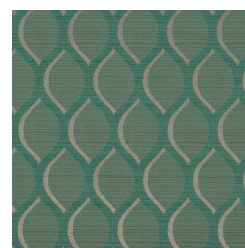

# SONIC 1010

Fabrics » Woven Fabrics

Sonic is a 137cm wide woven upholstery with a pattern of ogee that appears three dimensional that's available in 8 colourways. Suitable for indoors.

✓ **Bleach Cleanable**

# SONIC 1010

Fabrics » Woven Fabrics

## Colour & Finish Options

COLOURWAY CARD

1010055 TERRACE

1010056 GALACTIC

1010057 CALYPSO

1010058 EMERALD

1010059 BERRY

1010060 MARMALADE

1010061 GLOW

1010062 GULL