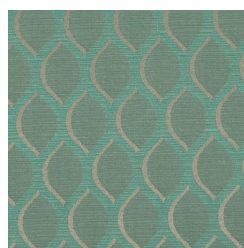

# SONIC 1010

Fabrics » Woven Fabrics

Sonic is a 137cm wide woven upholstery with a pattern of ogee that appears three dimensional that's available in 8 colourways. Suitable for indoors.

✓ **Bleach Cleanable**

# SONIC 1010

Fabrics » Woven Fabrics

## Colour & Finish Options

COLOURWAY CARD

1010055 TERRACE

1010056 GALACTIC

1010057 CALYPSO

1010058 EMERALD

1010059 BERRY

1010060 MARMALADE

1010061 GLOW

1010062 GULL