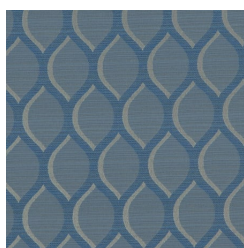

# SONIC 1010

Fabrics » Woven Fabrics

Sonic is a 137cm wide woven upholstery with a pattern of ogee that appears three dimensional that's available in 8 colourways. Suitable for indoors.

✓ **Bleach Cleanable**

# SONIC 1010

Fabrics » Woven Fabrics

## Colour & Finish Options

COLOURWAY CARD

1010055 TERRACE

1010056 GALACTIC

1010057 CALYPSO

1010058 EMERALD

1010059 BERRY

1010060 MARMALADE