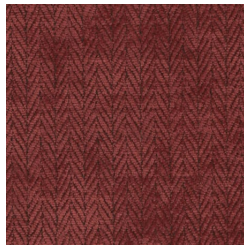

PIVOT

Fabrics » Woven Fabrics

pivot-promo-2.jpg

pivot-promo-3.jpg

pivot-promo-4.jpg

PIVOT

Fabrics » Woven Fabrics

Pivot is a 137cm wide woven upholstery with a small scale chevron pattern in a range of 11 colourways. Suitable for indoor

Description	Pivot delivers a small scale chevron in a range of contemporary neutrals to muted highlight colours. CRYPTON is a permanent moisture, soil resistance and anti-microbial protection backing.
Composition	CRYPTON - 53% polyester / 40% acrylic / 7% viscose
Pattern Repeat Size	2.5cm V / 36cm H
Roll Size	137cm x Approx 55m - Available by the lineal metre
Abrasion	50,000+ Double Rubs (Wyzenbeek)
Fire Rating	This product can be treated with a fire retardant that will ensure it meets Australian Standard 1530.3. Contact Baresque for details.
Lead Time	<ul style="list-style-type: none">• 2-weeks (approx.) from Wednesday, subject to stock availability.• Additional 1-week for Western Australia.• Express delivery is available subject to a surcharge. Contact Baresque for details and pricing.
Care Instructions	<p>Mix 5 parts water with 1 part of an enzyme laundry detergent to have a mixture that works well on all stains.</p> <p>Most liquid spills simply blot off the surface with a dry towel. If a stain remains, follow these simple steps:</p> <ol style="list-style-type: none">1. Remove excess soil, and apply the soap mixture on the stained area2. Allow solution to remain on stain for 1 minute3. Blot up the stain with a dry, clean towel, rinse any remaining soap and blot the area again <p>Repeat these steps if a spot still remains. If agitation is necessary, spray the stained area and work the stain using a soft brush or edge of spoon from outside of spot toward the middle. Blot and rinse to remove any soap.</p>
Warranty	2-year warranty. Visit baresque.com.au/warranty for complete details.

PIVOT

Fabrics » Woven Fabrics

Colour & Finish Options

1011021 MAIZE

1011022 SPICED

1011023 SANGRIA

1011024 NAUTICAL

1011025 AEGEAN