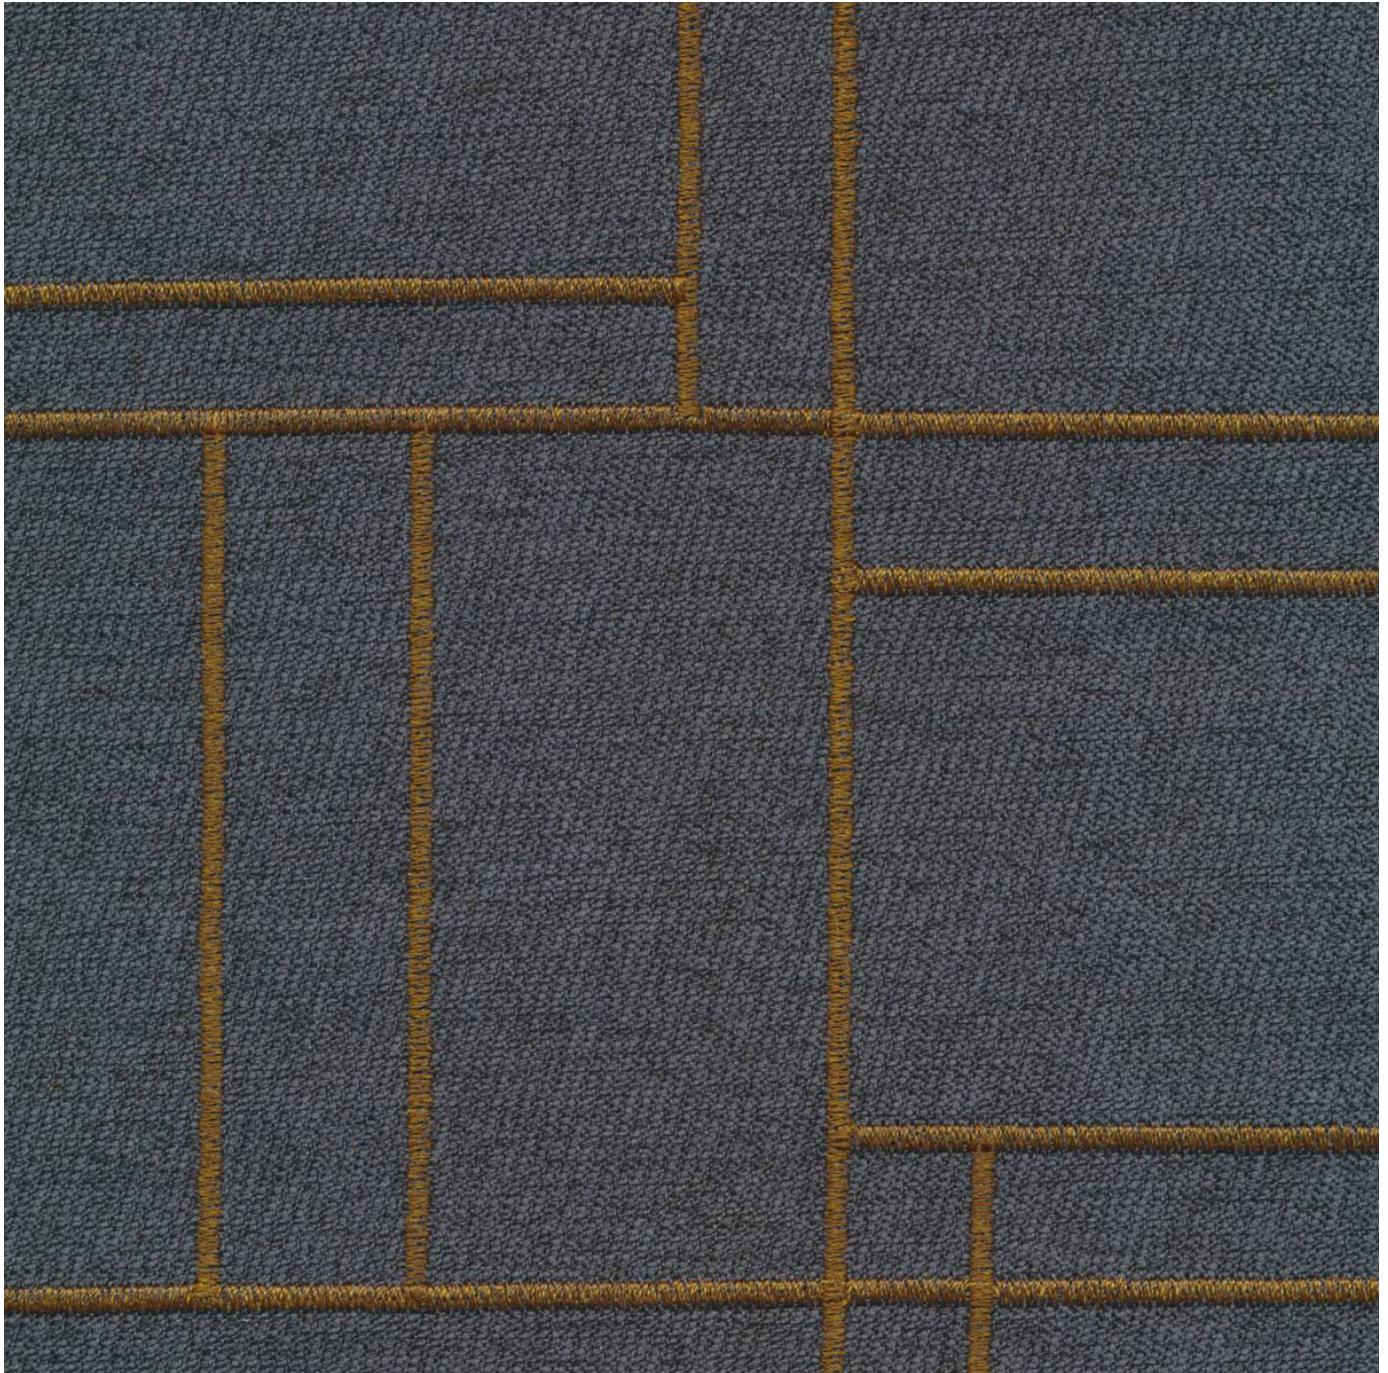

CUBIST

Fabrics » Woven Fabrics

Brand: **Concertex**

Applications: **Upholstery**

1300 306 399

info@baresque.com.au

baresque.com.au

1 of 3