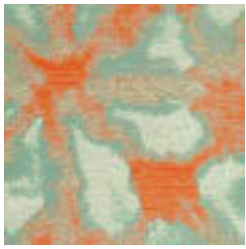

# ABYSS

Fabrics » Woven Fabrics

Abyss is a 137cm wide upholstery fabric with an abstract floral pattern that's available in 9 colours. Water, soil and stain repellent.

✓ **Bleach Cleanable**

✓ **Outdoor Suitable**

## Colour & Finish Options

1010540 SUNSET

1010541 PHOENIX

1010542  
ULTRAVIOLET

1010543 RAINDROP

1010544 TIDEPOOL

1010545 TURF

1010546 RAY