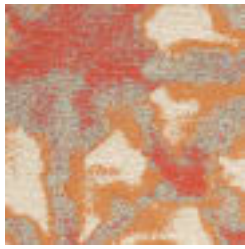

1010541 PHOENIX