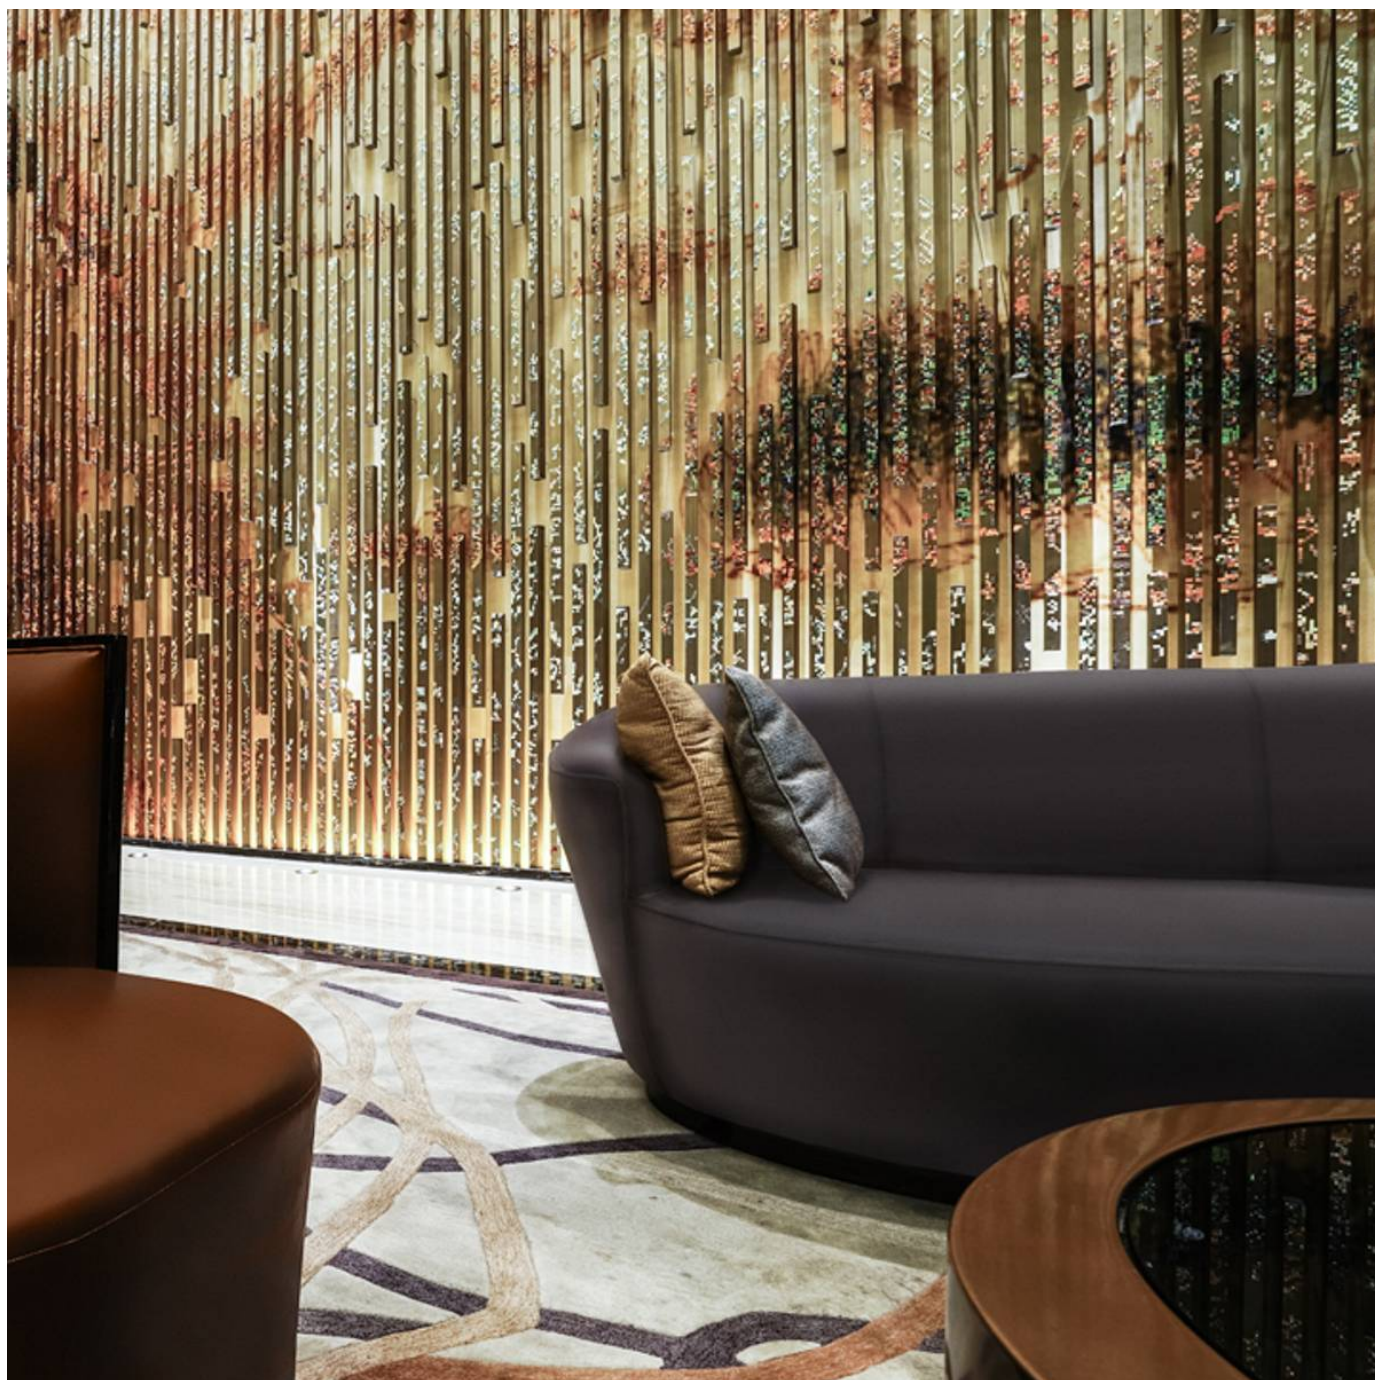

VERVE AIRE

Fabrics » Vinyl and Faux Leather Fabrics

Brand: **Concertex**

Applications: **Upholstery**

1300 306 399

info@baresque.com.au

baresque.com.au

1 of 4