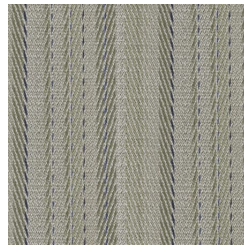

# VECTOR AIRE

Fabrics » Vinyl and Faux Leather Fabrics

## Colour & Finish Options

### COLOURWAY CARD

CHARCOAL

PLATINUM

SAND

AZURE

SCARLET

TOFFEE