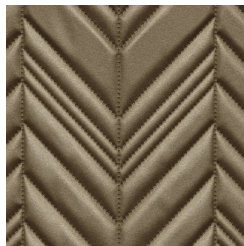

## Colour & Finish Options

### COLOURWAY CARD

COLOURWAY CARD

CHARCOAL

DK ESPRESSO

ELK

HONEYCOMB

LINEN

MATCHA