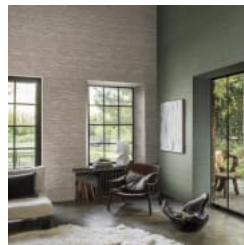

KOA409 PLUM

zen-koyori-koa205-
koa413-promo-2.jpg