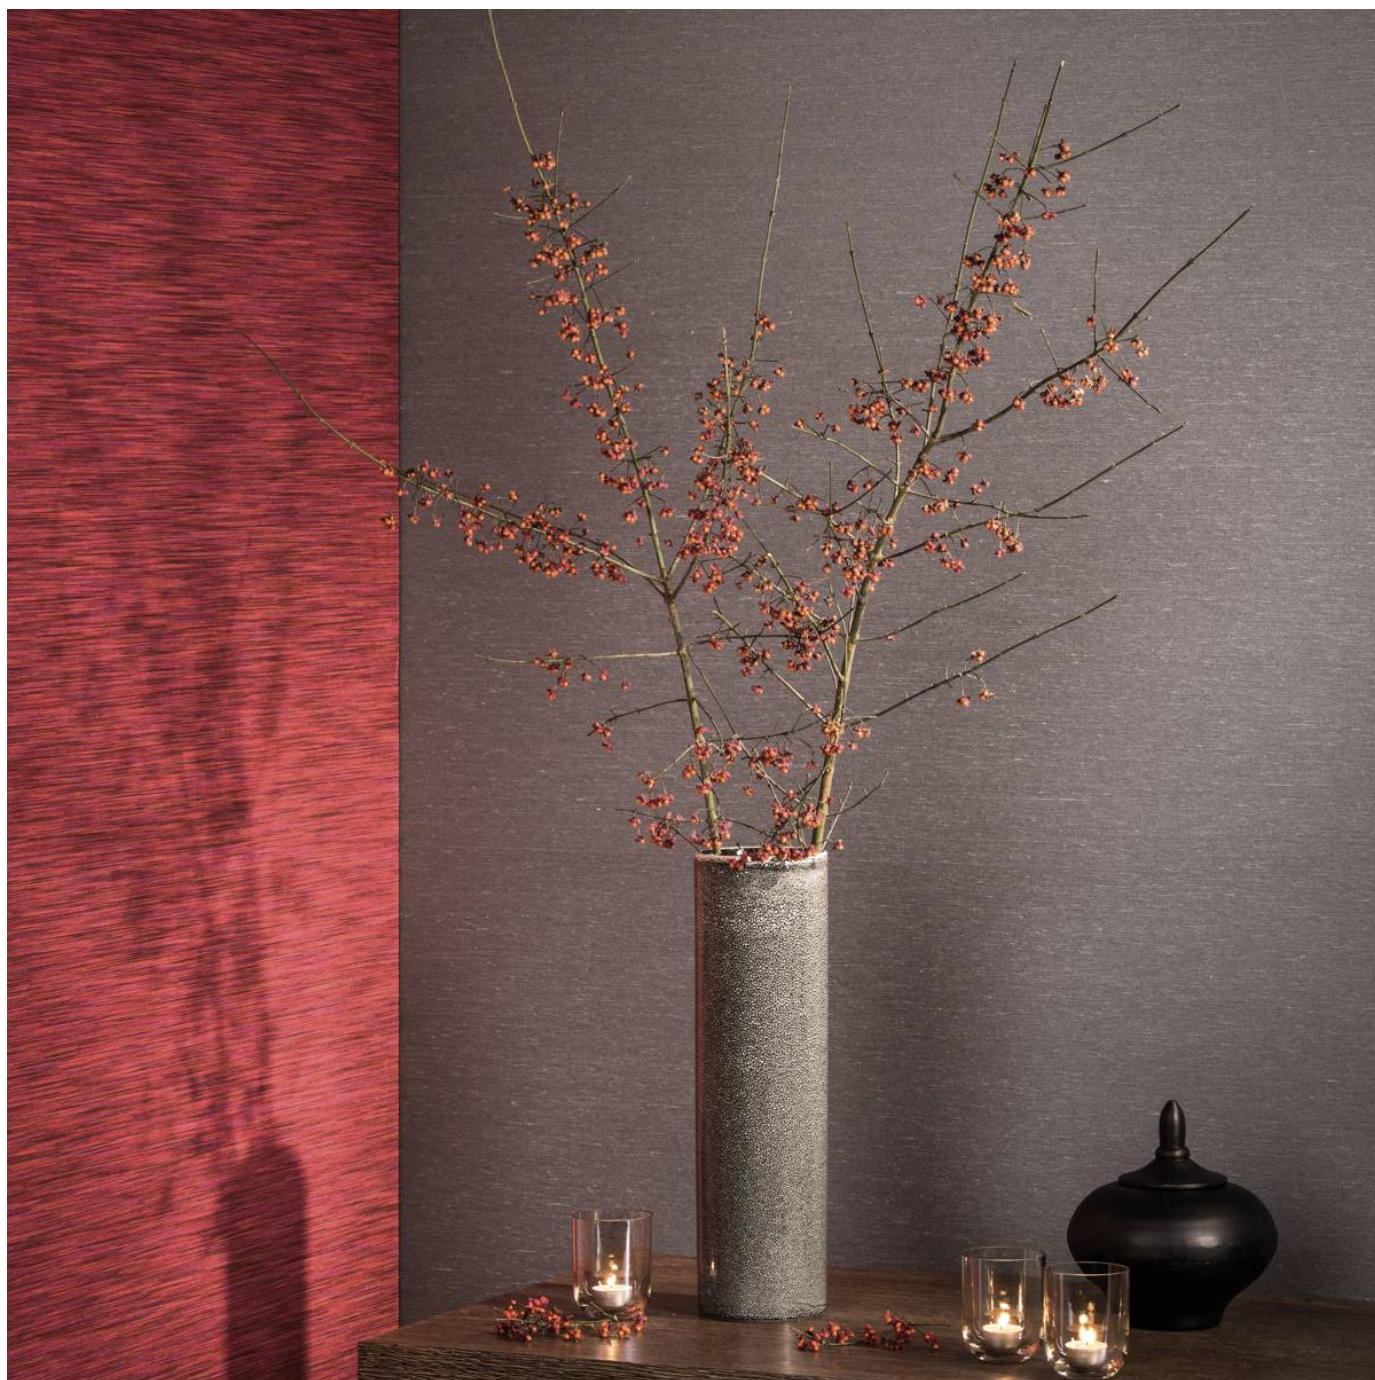

LINEN ELEGANCE

Wallcoverings » Decorative Wallcoverings

Brand: **Omexco**

Collection: **Elegance**

1300 306 399

info@baresque.com.au

baresque.com.au

1 of 5