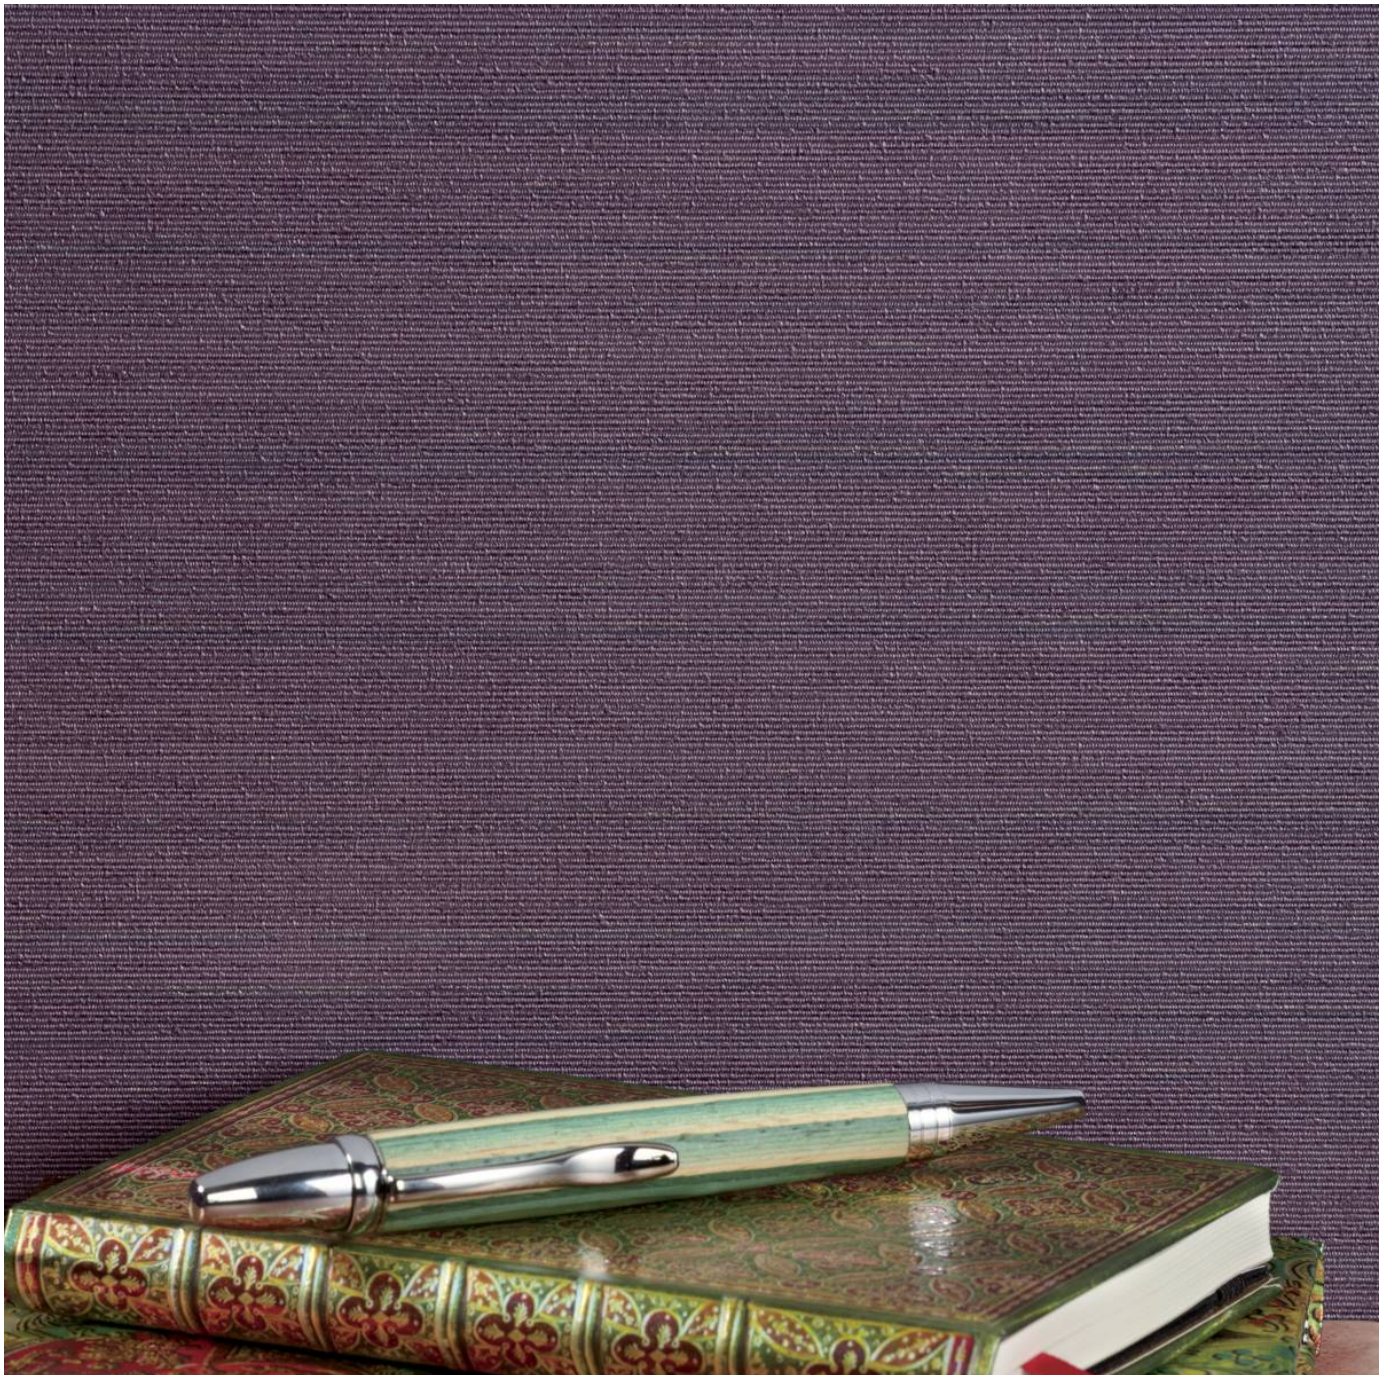

SILK ROAD

Wallcoverings » Commercial Wallcoverings

Brand: **Bolta**

Applications: **Walls**

1300 306 399

info@baresque.com.au

baresque.com.au

1 of 4

baresque