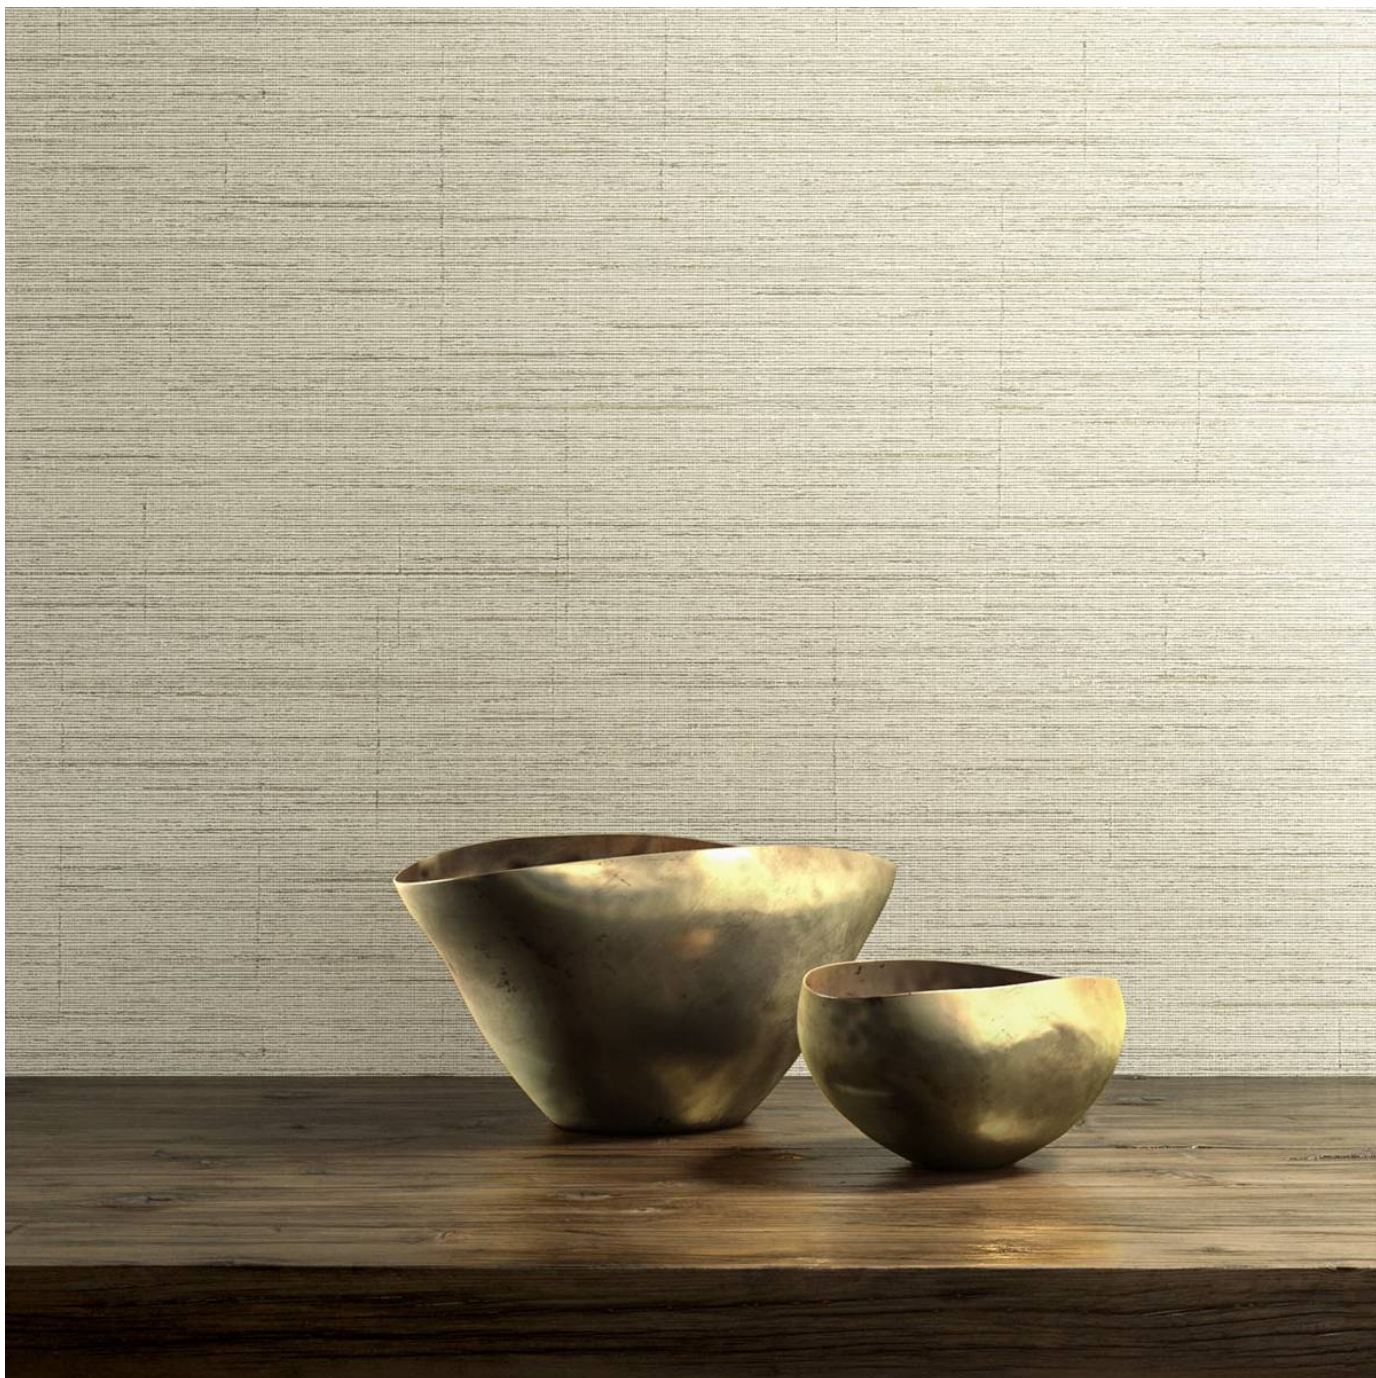

MIRELLI

Wallcoverings » Commercial Wallcoverings

Brand: **Versa**

Applications: **Walls**

1300 306 399

info@baresque.com.au

baresque.com.au

1 of 4