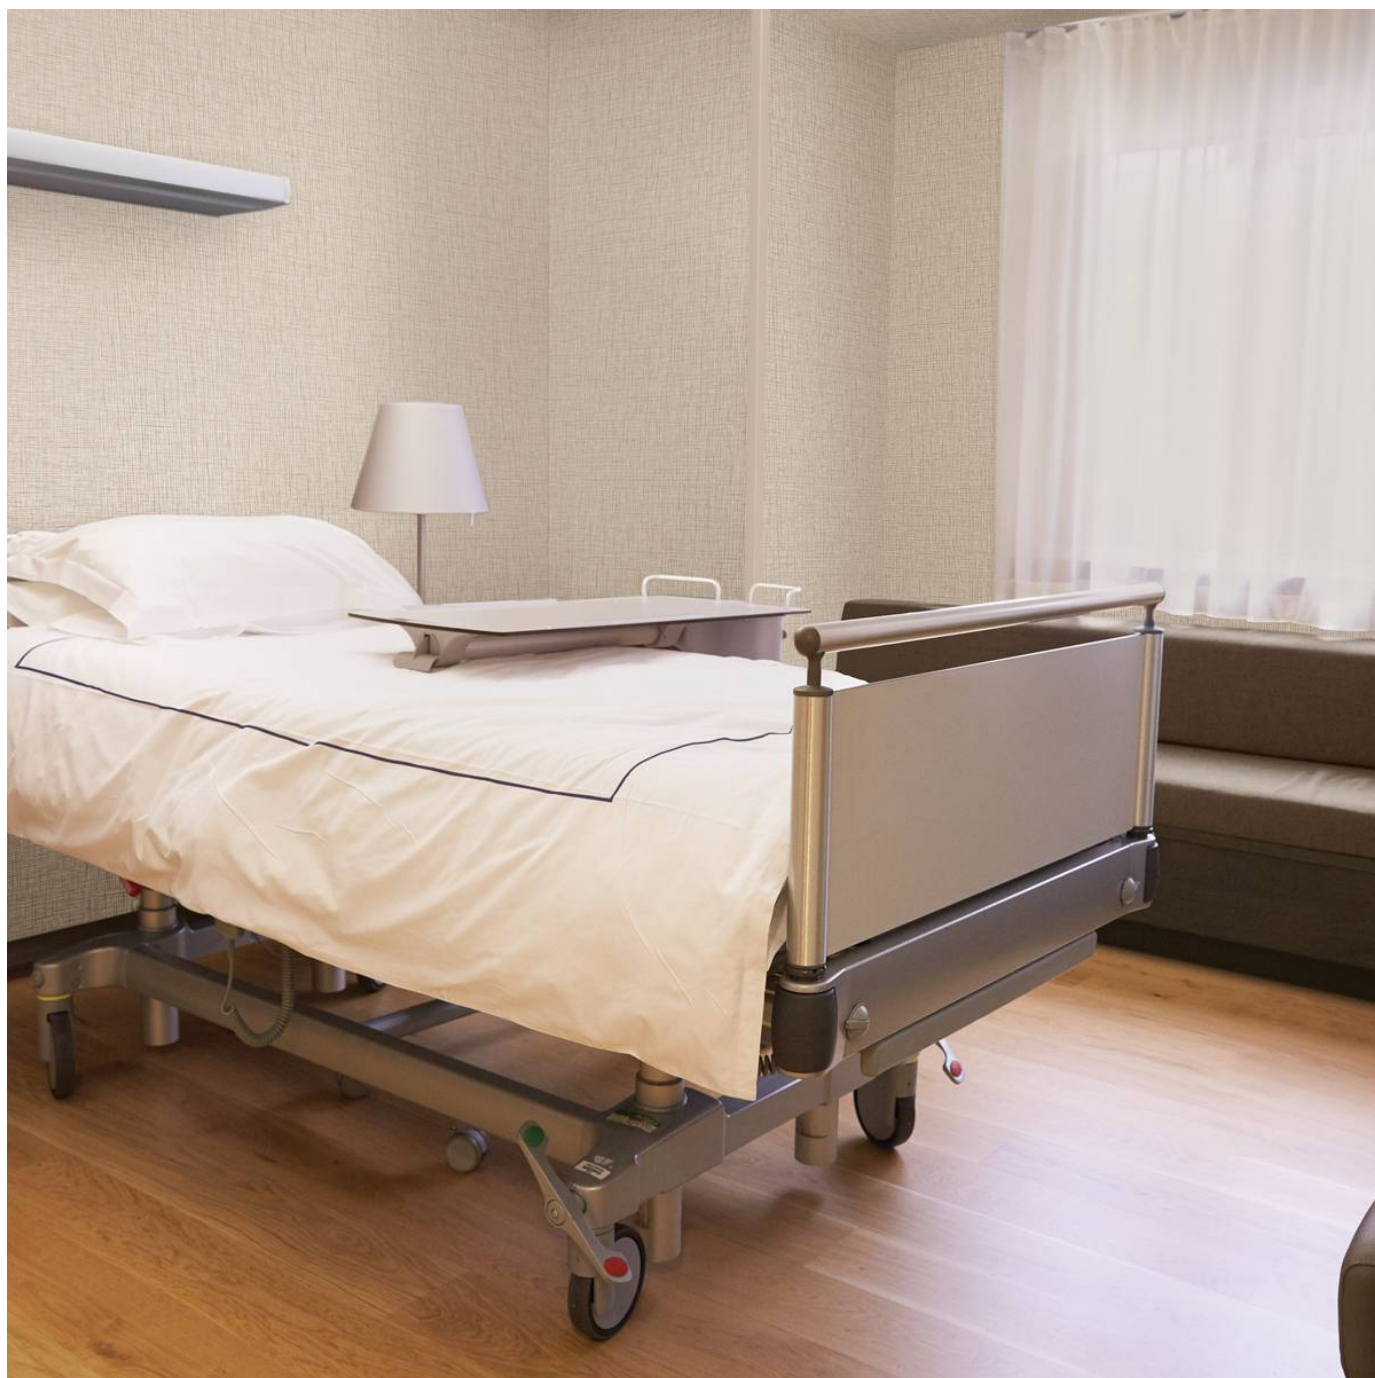

RAFFIA WEAVE

Wallcoverings » Advanced Wall Protection

Brand: **P3tec**

Applications: **Walls**