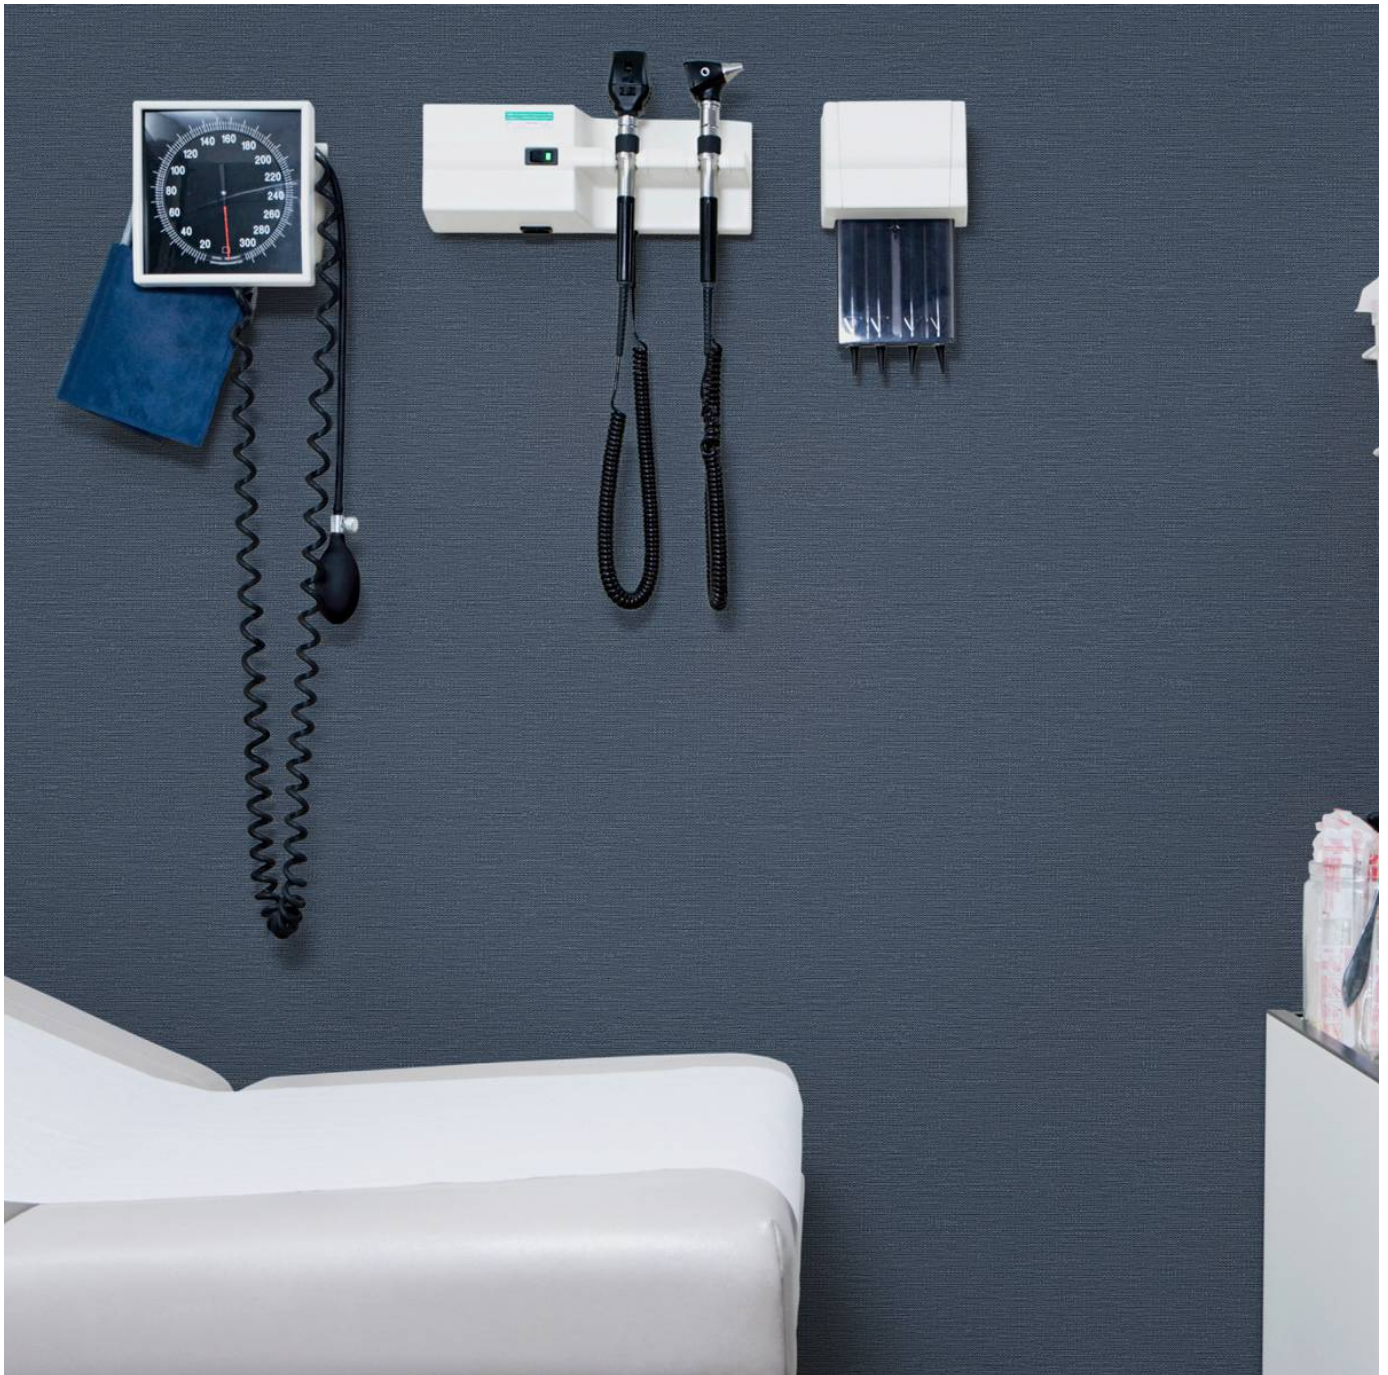

OMICRON

Wallcoverings » Advanced Wall Protection

Brand: **Versa**

Applications: **Walls**

1300 306 399

info@baresque.com.au

baresque.com.au

1 of 4

OMICRON

Wallcoverings » Advanced Wall Protection

Omicron is a 132cm wide wall protection that's resistant to scratches and stains. It installs like a wallcovering. Available in 9 colours.

- ✓ Bleach Cleanable
- ✓ Easy Clean
- ✓ Extended Warranty
- ✓ Extreme Durability
- ✓ High Stain Resistance
- ✓ Ultra Performance

Description	<p>Advanced Wall Protection options offer beautiful wall protection with high performance, easy installation, and high-quality design.</p> <p>Features + Benefits:</p> <ul style="list-style-type: none">* Withstands impact* Scratch and wear layer* Maximum durability and resistance to stains* Bleach cleanable* Installs like a wallcovering
Composition	Extra thick vinyl face on a drill fabric backing Equivalent to 37oz (859 g/m ²)
Environmental Info	<p>Formaldehyde free</p> <p>Heavy metals free</p> <p>Perfluorooctanoic acid free</p> <p>No solvent inks</p> <p>Low VOC emissions. Any VOCs dissipate quickly (faster than paint) through normal ventilation and have no recognized adverse impact on indoor air quality.</p> <p>Durability means products do not need to be replaced regularly due to wear and tear and being cleanable, vinyl products are ideal for helping keep commercial environments clean of bacteria.</p> <p>Baresque will only deal with vinyl manufacturers that comply with applicable state and federal regulations, provide a factory that is safe and clean for its employees to work in, recycle scrap and inks during the manufacturing process to minimize waste related to production.</p>
Pattern Repeat Size	N/A
Roll Size	132cm wide x 18.2m - Available by the half (9.1m) or full roll (18.2m) only